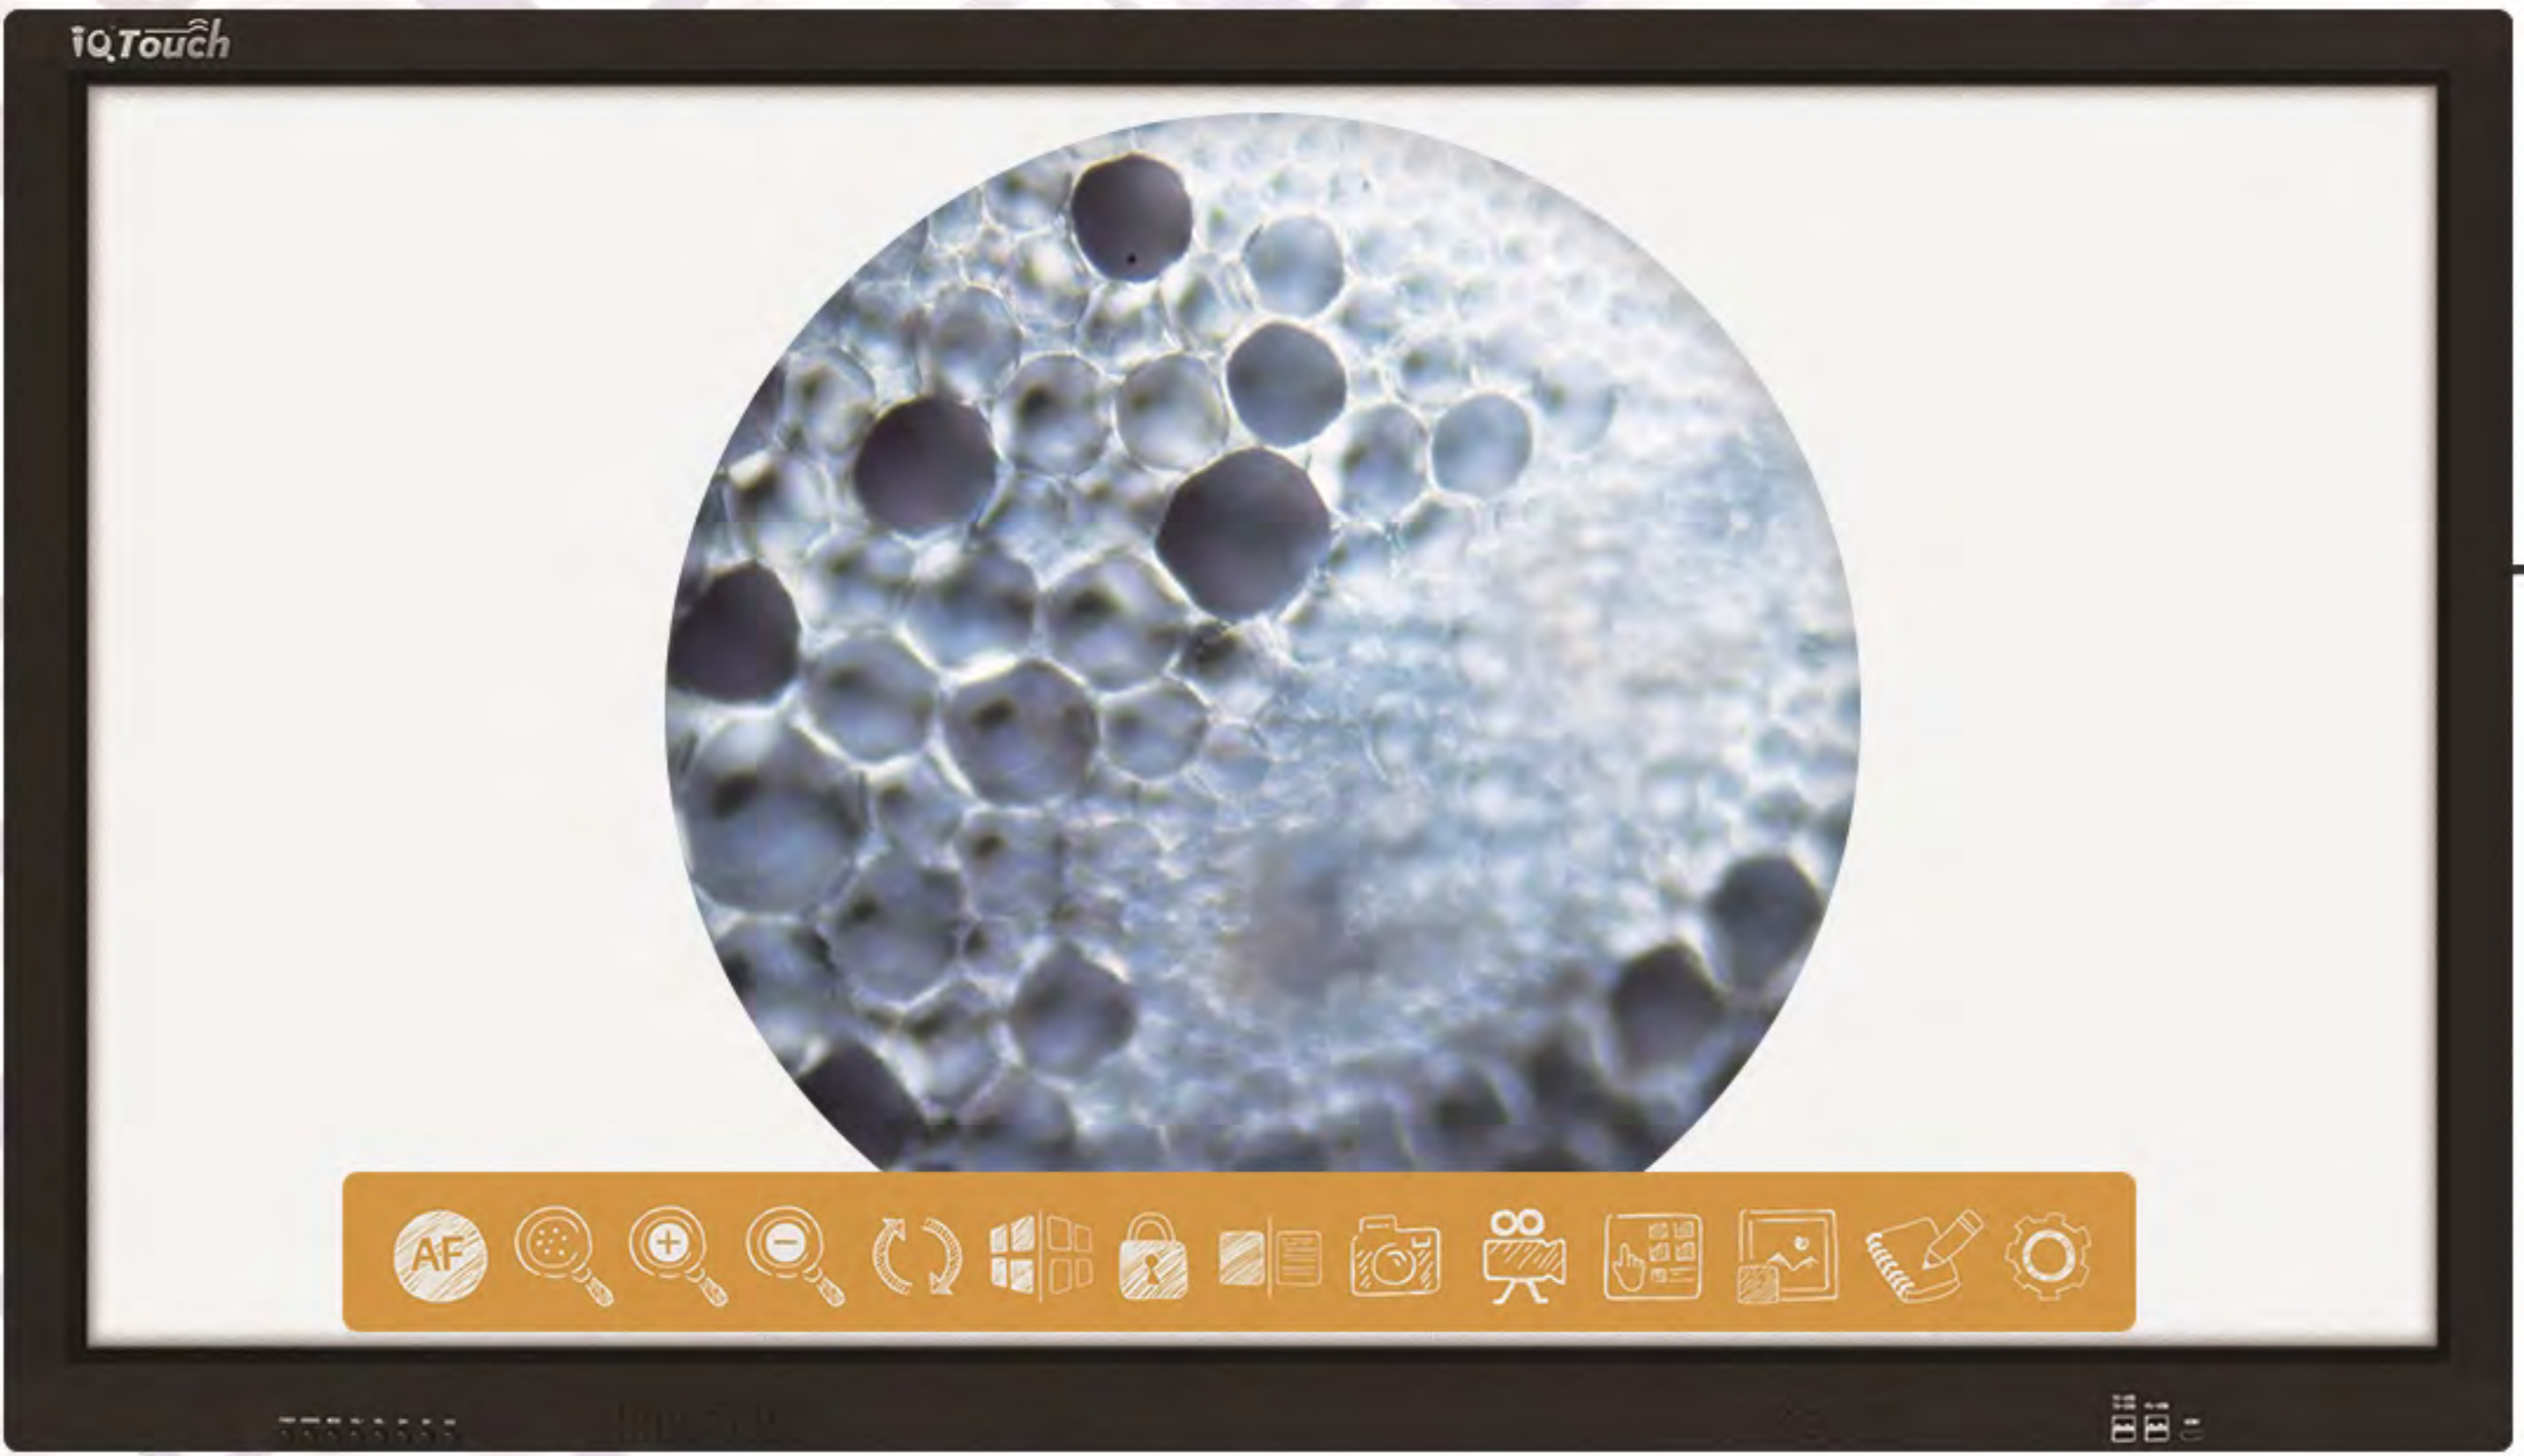

FUTURE CLASS, IQ CLASS

IQView Interactive Document Camera E3511 Plus

2 arms, 5 joints

180° Rotating

135° Flipping

3D Rotating Base

180° Rotating

135° Flipping

IR Remote
Control document camera anywhere in classroom

Microscope Adapter

Make it easier to connect to microscope and turn into HD electron microscope

Connector Panel

With 32G SD Card.
Output Video signal via HDMI, VGA

Control Panel on Base
Large and clear controls for easy use

Connect to **microscope** and project crystal clear image to the screen.

IQView Interactive Document Camera E3511 Plus

- ★ 5.0 Mega Pixel CMOS (2592*1944).
- ★ Image capture and processing, Audio & Video Recording.
- ★ Auto Focus & 100x Digital Zoom function.
- ★ Flexible Camera Head with 180° rotation.
- ★ Picture-in-Picture (PIP) Mode.
- ★ Connect directly to Projector / monitor
- ★ 5 level dimmable LED brightness control.
- ★ Built-in Microphone.
- ★ Remote Control included.
- ★ Annotate directly without PC software installation and save into SD card.
- ★ Support touch when connected to IQBoards or IQTouch.

↘ Pixels	5M pixels (2592*1944)
Light Source	11 LED with softbox
Digital Zoom	X100
Image Sensor	1/4" CMOS
Focus	Auto
Frame Rate	30fps
Scanning Area	Nearly A3
SNR	≥45dB
Distortion	≤1%
Video Signals	RGB24
Audio	built-in microphone
Interface	VGA / HDMI / USB
Eyepiece Diameter	23.8—28.2mm
Power Supply	DC12V 1A
Operating System	Window XP/Vista/Win7/Win8/Win10
Product Size	W185mm * D115mm * H320mm
Product Weight	1045g