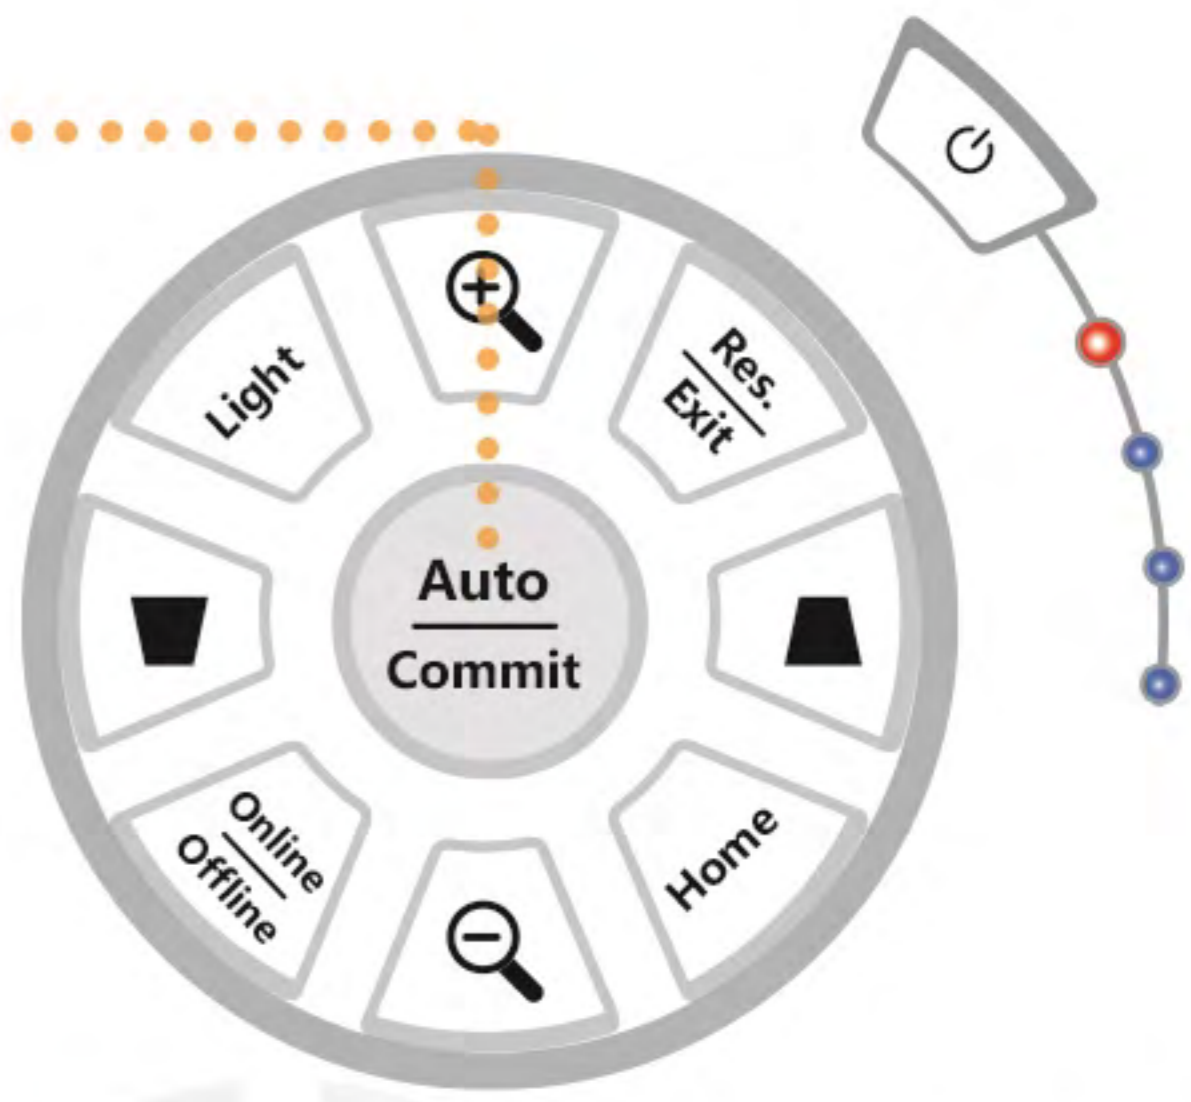

FUTURE CLASS, IQ CLASS

IQView Interactive Document Camera E3511 Plus

2 arms, 5 joints

180° Rotating

135° Flipping

3D Rotating Base

180° Rotating

135° Flipping

IR Remote
Control document camera anywhere in classroom

Microscope Adapter

Make it easier to connect to microscope and turn into HD electron microscope

Connector Panel

With 32G SD Card.
Output Video signal via HDMI, VGA

Control Panel on Base
Large and clear controls for easy use

Connect to **microscope** and project crystal clear image to the screen.

IQView Interactive Document Camera E3511 Plus

- ★ 5.0 Mega Pixel CMOS (2592*1944).
- ★ Image capture and processing, Audio & Video Recording.
- ★ Auto Focus & 100x Digital Zoom function.
- ★ Flexible Camera Head with 180° rotation.
- ★ Picture-in-Picture (PIP) Mode.
- ★ Connect directly to Projector / monitor
- ★ 5 level dimmable LED brightness control.
- ★ Built-in Microphone.
- ★ Remote Control included.
- ★ Annotate directly without PC software installation and save into SD card.
- ★ Support touch when connected to IQBoards or IQTouch.

↘ Pixels	5M pixels (2592*1944)
Light Source	11 LED with softbox
Digital Zoom	X100
Image Sensor	1/4" CMOS
Focus	Auto
Frame Rate	30fps
Scanning Area	Nearly A3
SNR	≥45dB
Distortion	≤1%
Video Signals	RGB24
Audio	built-in microphone
Interface	VGA / HDMI / USB
Eyepiece Diameter	23.8—28.2mm
Power Supply	DC12V 1A
Operating System	Window XP/Vista/Win7/Win8/Win10
Product Size	W185mm * D115mm * H320mm
Product Weight	1045g