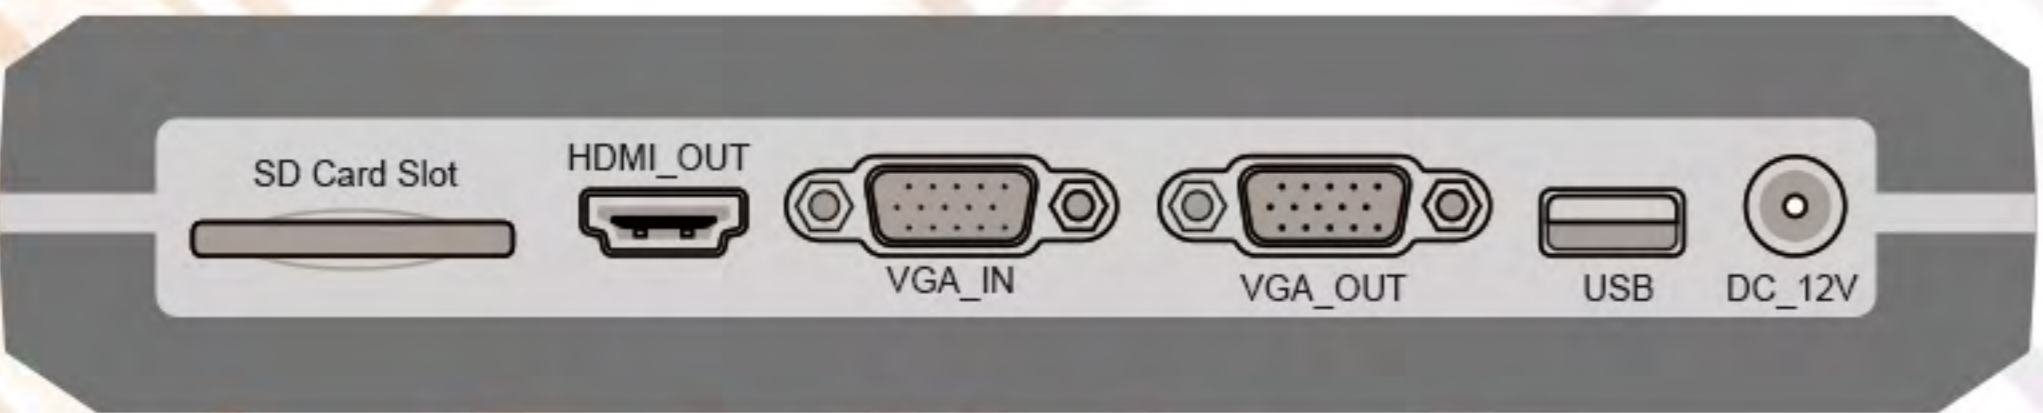

FUTURE CLASS, IQ CLASS

IQView Interactive Document Camera E3511 Plus

2 arms, 5 joints

180° Rotating

135° Flipping

3D Rotating Base

180° Rotating

135° Flipping

IR Remote
Control document camera anywhere in classroom

Microscope Adapter

Make it easier to connect to microscope and turn into HD electron microscope

Connector Panel

With 32G SD Card.
Output Video signal via HDMI, VGA

Control Panel on Base
Large and clear controls for easy use

Connect to **microscope** and project crystal clear image to the screen.

IQView Interactive Document Camera E3511 Plus

- ★ 5.0 Mega Pixel CMOS (2592*1944).
- ★ Image capture and processing, Audio & Video Recording.
- ★ Auto Focus & 100x Digital Zoom function.
- ★ Flexible Camera Head with 180° rotation.
- ★ Picture-in-Picture (PIP) Mode.
- ★ Connect directly to Projector / monitor
- ★ 5 level dimmable LED brightness control.
- ★ Built-in Microphone.
- ★ Remote Control included.
- ★ Annotate directly without PC software installation and save into SD card.
- ★ Support touch when connected to IQBoards or IQTouch.

↘ Pixels	5M pixels (2592*1944)
Light Source	11 LED with softbox
Digital Zoom	X100
Image Sensor	1/4" CMOS
Focus	Auto
Frame Rate	30fps
Scanning Area	Nearly A3
SNR	≥45dB
Distortion	≤1%
Video Signals	RGB24
Audio	built-in microphone
Interface	VGA / HDMI / USB
Eyepiece Diameter	23.8—28.2mm
Power Supply	DC12V 1A
Operating System	Window XP/Vista/Win7/Win8/Win10
Product Size	W185mm * D115mm * H320mm
Product Weight	1045g