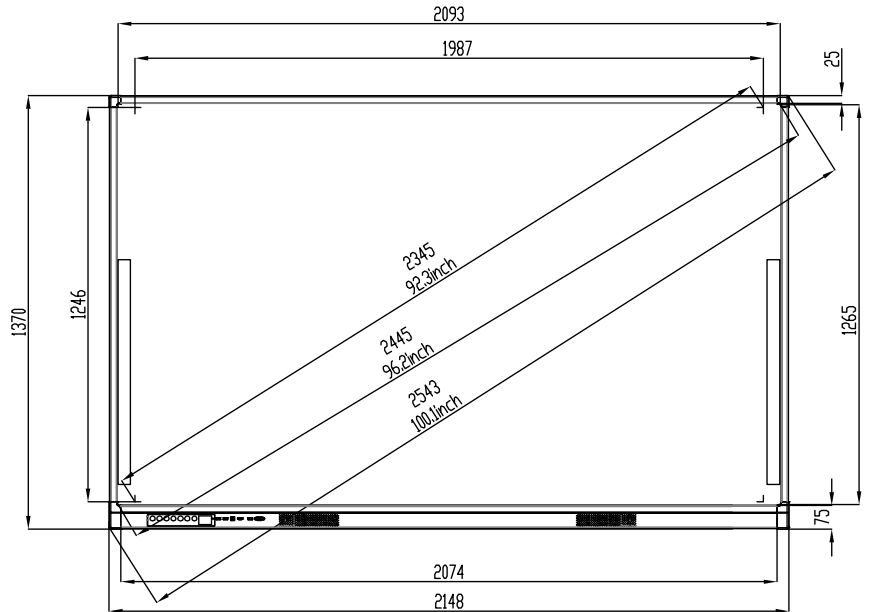

## Dimensions

Unit: mm

### IQAio 100"

Aspect Ratio: (16:10)

Active Projection Size: 2162\*1347 (100")

Active Area Size: 2264\*1354 (103.8")

Overall Size: 2319\*1460\*85 (107.7")

### IQAio 100"

Aspect Ratio: (16:9)

Active Projection Size: 2216\*1246 (100")

Active Area Size: 2318\*1264 (103.9")

Overall Size: 2373\*1370\*85 (107.7")

**IQAio 92"**

Aspect Ratio: (16:10)  
 Active Projection Size: 1987\*1246 (92.3")  
 Active Area Size: 2093\*1265 (96.2")  
 Overall Size: 2148\*1370\*85 (100")

**IQAio 92"**

Aspect Ratio: (16:9)  
 Active Projection Size: 2041\*1147 (92.1")  
 Active Area Size: 2147\*1166 (96.1")  
 Overall Size: 2202\*1271\*85 (100")