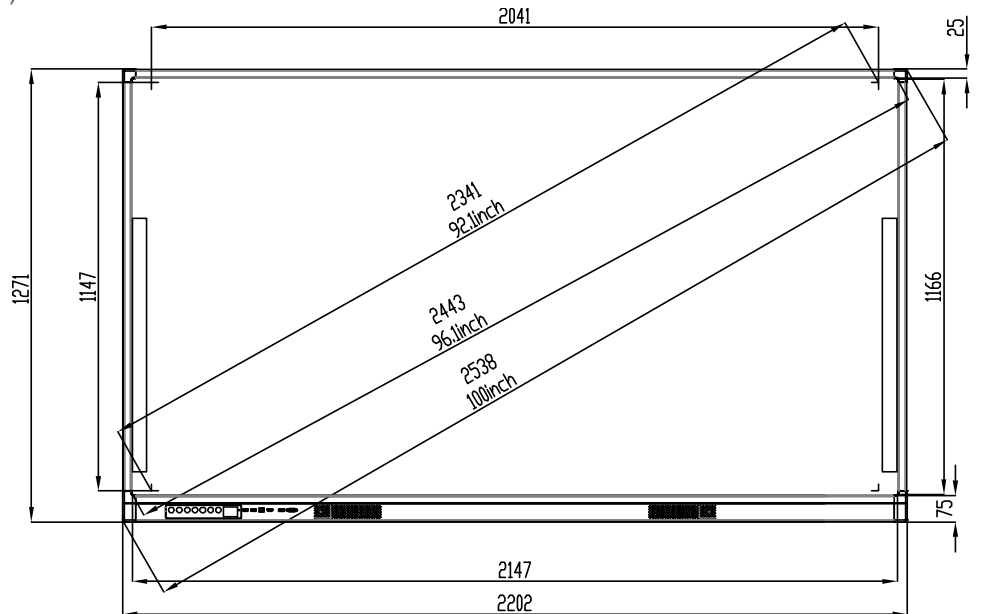

## Dimensions

Unit: mm

### IQAio 100"

Aspect Ratio: (16:9)

Active Projection Size: 2216\*1246 (100")

Active Area Size: 2318\*1264 (103.9")

Overall Size: 2373\*1370\*85 (107.7")

**IQAio 92"**

Aspect Ratio: (16:10)  
 Active Projection Size: 1987\*1246 (92.3")  
 Active Area Size: 2093\*1265 (96.2")  
 Overall Size: 2148\*1370\*85 (100")

**IQAio 92"**

Aspect Ratio: (16:9)  
 Active Projection Size: 2041\*1147 (92.1")  
 Active Area Size: 2147\*1166 (96.1")  
 Overall Size: 2202\*1271\*85 (100")

## IQAiO 80"

Aspect Ratio: (4:3)

Active Projection Size: 1626\*1219 (80")

Active Area Size: 1724\*1237 (83.5")

Overall Size: 1779\*1343\*85 (87.5")