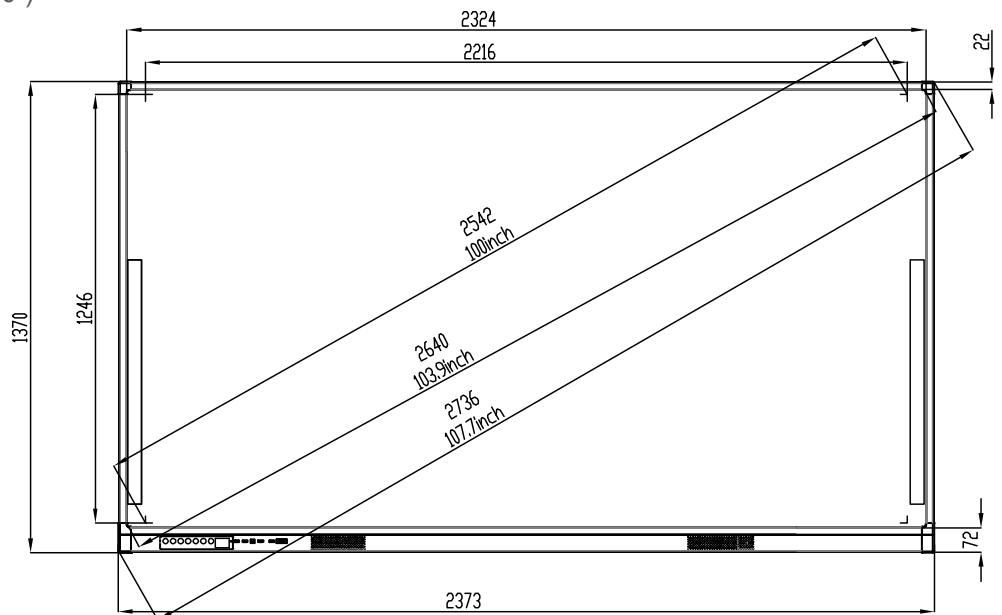

## Dimensions

Unit: mm

### IQAio 100"

Aspect Ratio: (16:10)

Active Projection Size: 2162\*1347 (100")

Active Area Size: 2264\*1354 (103.8")

Overall Size: 2319\*1460\*85 (107.7")

### IQAio 100"

Aspect Ratio: (16:9)

Active Projection Size: 2216\*1246 (100")

Active Area Size: 2318\*1264 (103.9")

Overall Size: 2373\*1370\*85 (107.7")

**IQAio 92"**

Aspect Ratio: (16:10)  
 Active Projection Size: 1987\*1246 (92.3")  
 Active Area Size: 2093\*1265 (96.2")  
 Overall Size: 2148\*1370\*85 (100")

**IQAio 92"**

Aspect Ratio: (16:9)  
 Active Projection Size: 2041\*1147 (92.1")  
 Active Area Size: 2147\*1166 (96.1")  
 Overall Size: 2202\*1271\*85 (100")