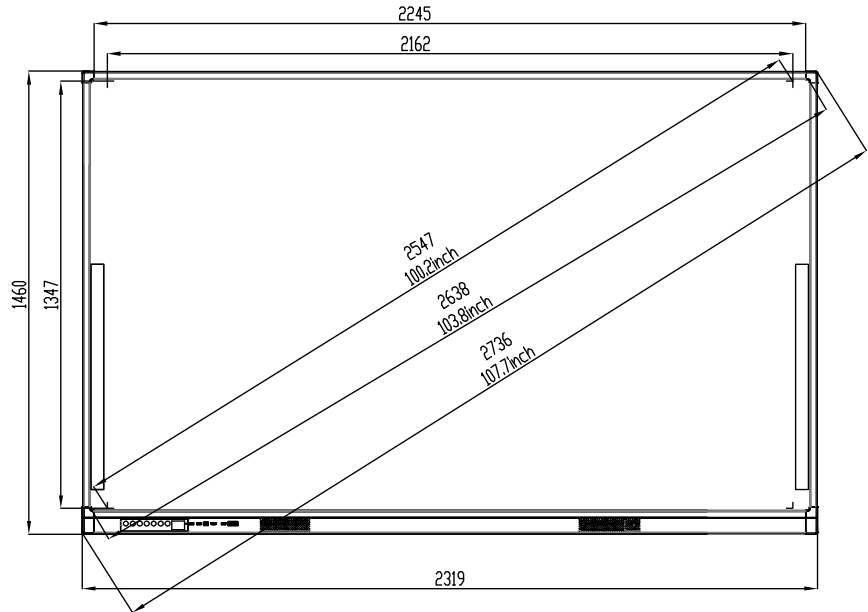

### Interactive Whiteboard

<b>Whiteboard Dimension (mm)</b>	2289*1380*15	2343*1290*15	2118*1290*15	2172*1191*15	2001*1146*15	1749*1263*15
<b>Active Area Dimension (mm)</b>	2264*1355 (103.8")	2318*1264 (103.9")	2093*1265 (96.2")	2147*1166 (96.1")	1975*1120 (89.4")	1724*1237 (83.5")
<b>Technology</b>	IR Technology					
<b>Touch Points</b>	10 touch points and writing					
<b>Input Way</b>	By finger or any opaque object.					
<b>Physical Resolution</b>	32768*32768					
<b>Response Speed</b>	8 m/s					
<b>Position Accuracy</b>	0.05 mm					
<b>Interface</b>	USB 2.0 and above					
<b>Hotkeys</b>	15 soft hotkeys on both sides					
<b>Surface</b>	Anti-glare, high contrast, good color reproduction, wearable and support whiteboard marker writing; aluminum honeycomb structure					

## Dimensions

Unit: mm

### IQAio 100"

Aspect Ratio: (16:10)

Active Projection Size: 2162\*1347 (100")

Active Area Size: 2264\*1354 (103.8")

Overall Size: 2319\*1460\*85 (107.7")

### IQAio 100"

Aspect Ratio: (16:9)

Active Projection Size: 2216\*1246 (100")

Active Area Size: 2318\*1264 (103.9")

Overall Size: 2373\*1370\*85 (107.7")

**IQAio 92"**

Aspect Ratio: (16:10)  
 Active Projection Size: 1987\*1246 (92.3")  
 Active Area Size: 2093\*1265 (96.2")  
 Overall Size: 2148\*1370\*85 (100")