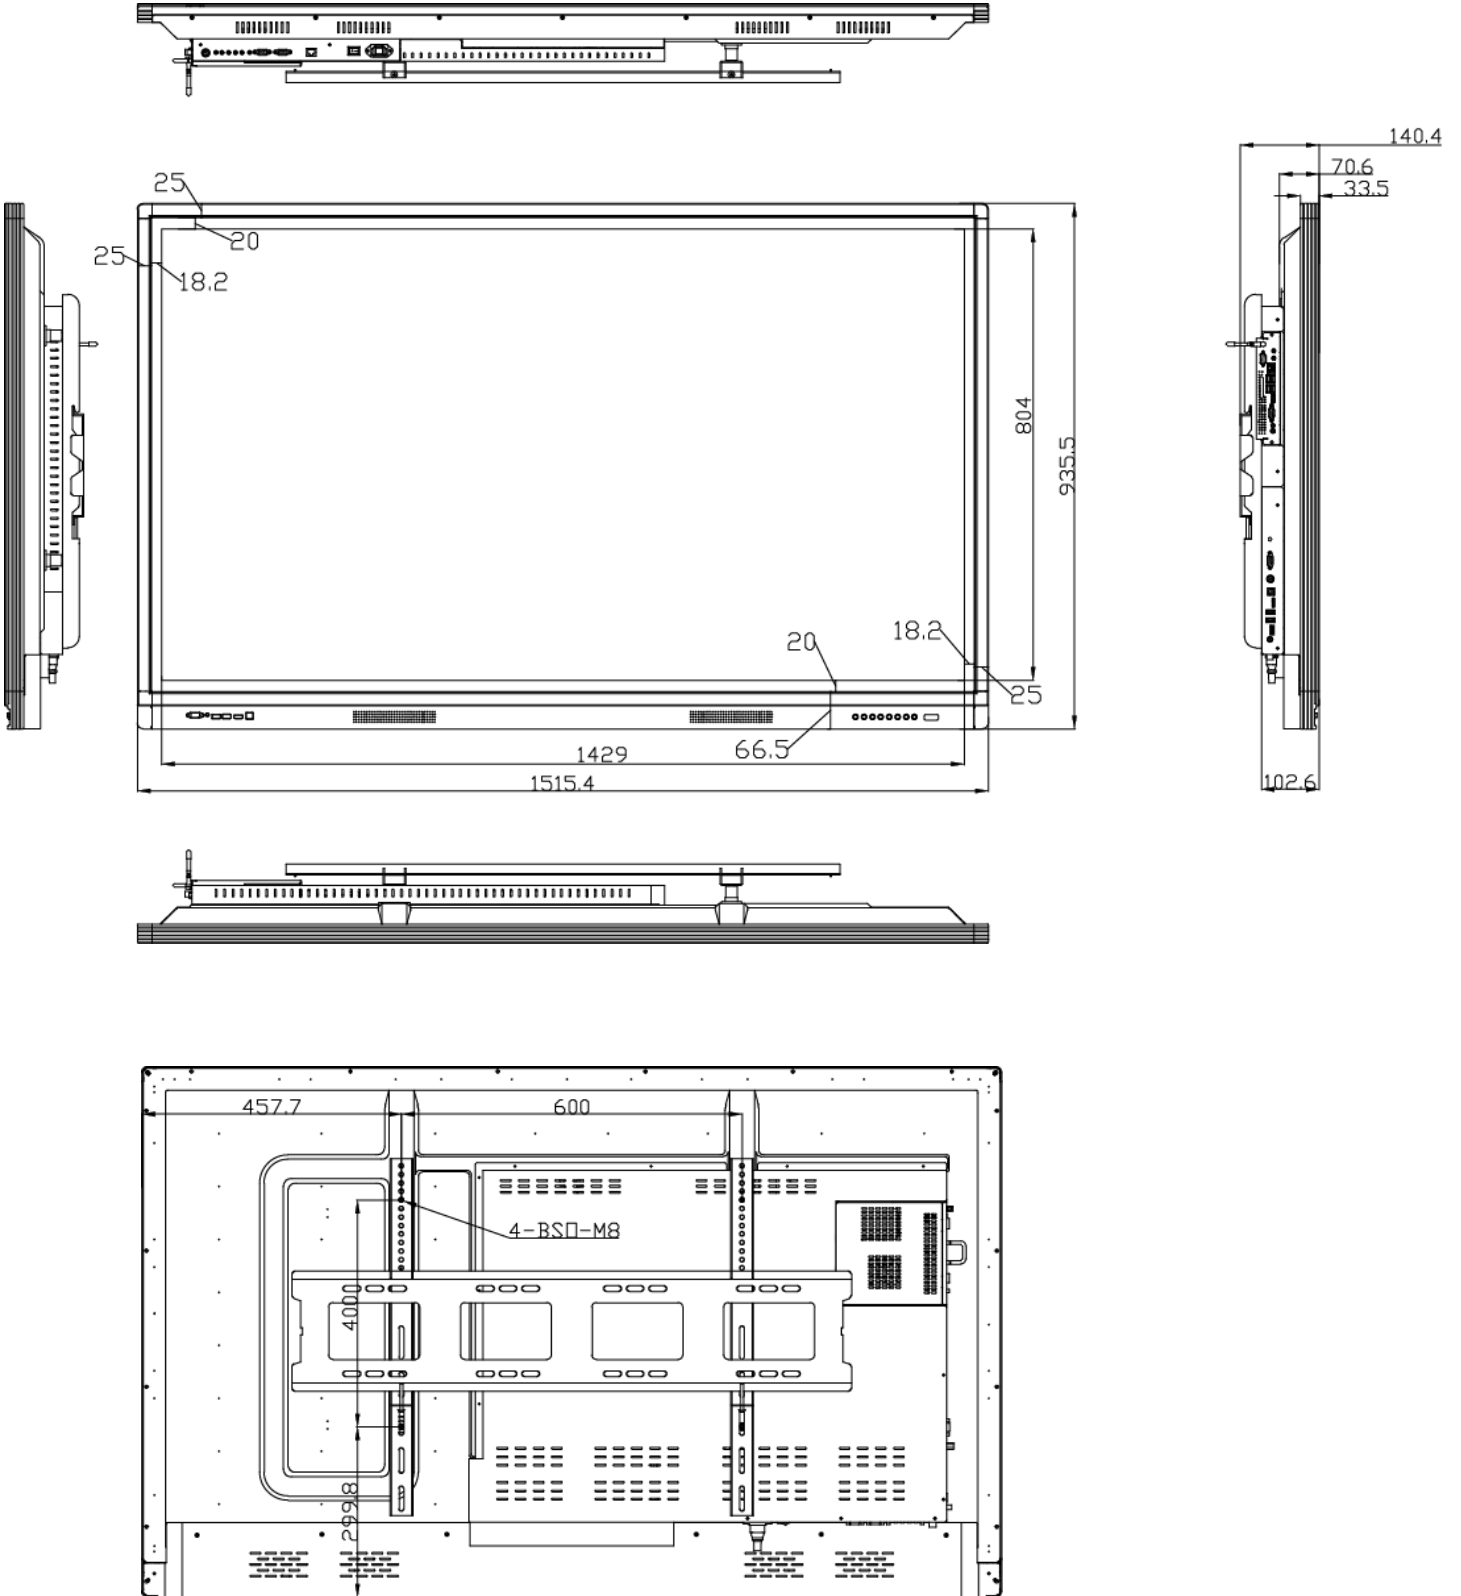

Physical					
Net Weight	42Kg±1 Kg	45.5Kg±1Kg	50.5Kg±1Kg	60.3Kg±1Kg	79.5Kg±1 Kg
Gross Weight	45Kg±1 Kg	61.9Kg±1Kg	73Kg±1Kg	84Kg±1Kg	107.3Kg±1Kg
Product Size (W*D*H)	1267.8*782.7*79	1515.4*935.5*102.6	1663.8*1025*99.6	1736.8*1060*107.5	1990.2*1202.7*114.3
Packing Size (W*D*H)	1400*870*165	1640*1055*215	1787*1155*215	1860*1185*220	2115*1330*240
Housing Material	Metal	Metal	Metal	Metal	Metal
Frame Color	Black	Black	Black	Black	Black
VESA Hole Position	4-M6 screw hole 400*400mm	4-M8 screw hole 400*600mm	4-M8 screw hole 400*600mm	4-M8 screw hole 400*600mm	4-M8 screw hole 400* 700mm

Input Interfaces	
LAN	1
TF	1
HDMI	1
VGA	1
AUDIO	1
YPBPR	1
AV	2
TV-MIC	1
USB2.0	2
RS232	1
WIFI	1

OPS Interfaces (Optional)	
USB2.0	2
USB3.0	2
LAN	1
HDMI	1
LINE-OUT	1
MIC-IN	1

Functions	
Built-in Speakers	10W*2
Power Input	1
Power Switch	1
Light Sensitivity	N/A
Intelligent Temperature Control	N/A
Video Format	PAL/SECAM/NTSC (Optional)

Interactivity		
Technology	Infrared Frame	
Glass	4mm Tempered Glass	
Glass Transmittance	>92%	
Physical Resolution	32768*32768(7680*4320 for 70")	
Response Rate	6ms	
Positioning Accuracy	More than 90% of Touch Area:±2mm	
Input Way	Finger, Pen	
Output Form	Coordinate	
Clicking Times	Unlimited	
Minimum Object Size (mm)	1mm	
Minimum Touch Point Detect	1mm	
Light Resistance	light resistance	
Electrical Performance	Interface Type	USB Type A
	Communication	USB2.0 Full speed
	Power Supply	USB
	Voltage	DC 5.0±5%

IQTouch 55"

IQTouch 65"

IQTouch 70"

IQTouch 75"

IQTouch 86"