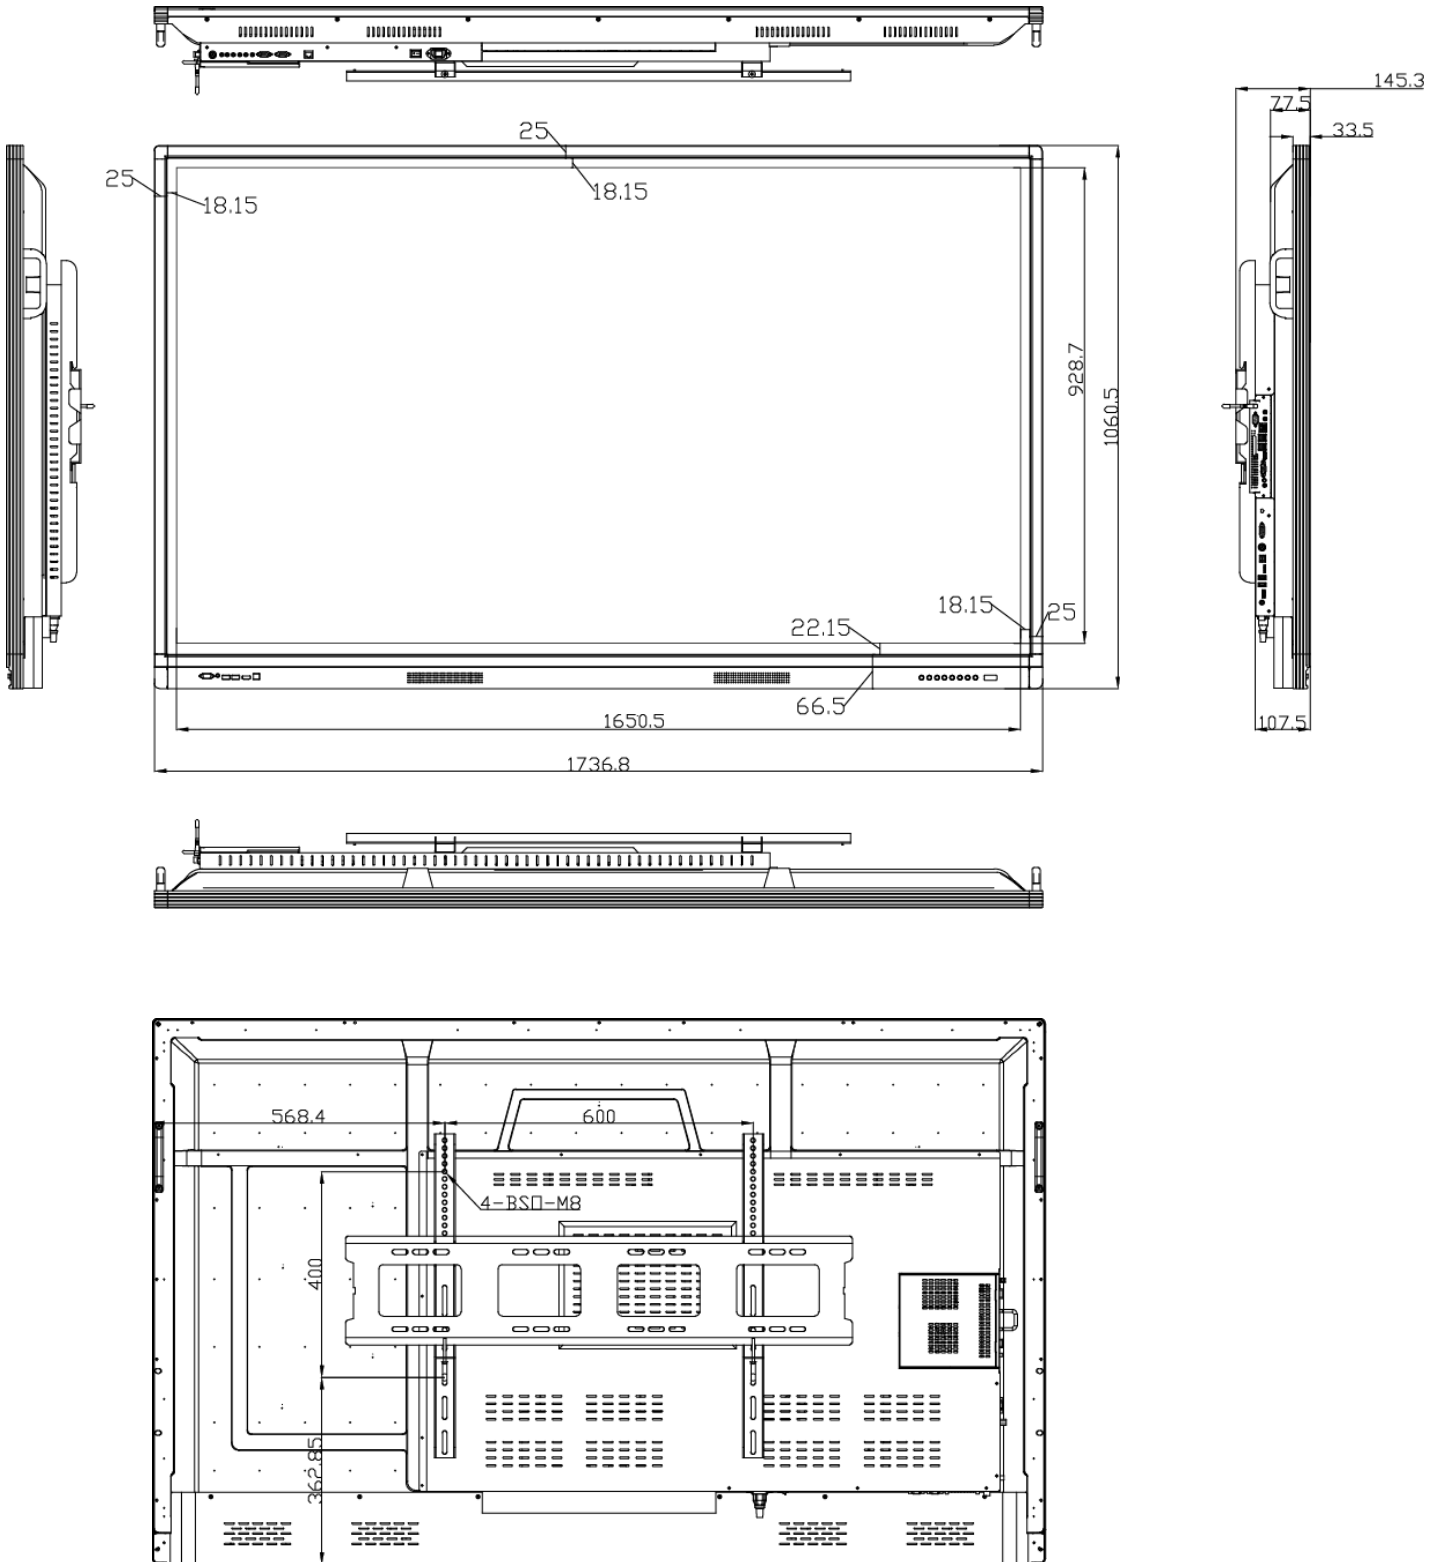

Input Interfaces	
LAN	1
TF	1
HDMI	1
VGA	1
AUDIO	1
YPBPR	1
AV	2
TV-MIC	1
USB2.0	2
RS232	1
WIFI	1

OPS Interfaces (Optional)	
USB2.0	2
USB3.0	2
LAN	1
HDMI	1
LINE-OUT	1
MIC-IN	1

Functions	
Built-in Speakers	10W*2
Power Input	1
Power Switch	1
Light Sensitivity	N/A
Intelligent Temperature Control	N/A
Video Format	PAL/SECAM/NTSC (Optional)

Interactivity		
Technology	Infrared Frame	
Glass	4mm Tempered Glass	
Glass Transmittance	>92%	
Physical Resolution	32768*32768(7680*4320 for 70")	
Response Rate	6ms	
Positioning Accuracy	More than 90% of Touch Area:±2mm	
Input Way	Finger, Pen	
Output Form	Coordinate	
Clicking Times	Unlimited	
Minimum Object Size (mm)	1mm	
Minimum Touch Point Detect	1mm	
Light Resistance	light resistance	
Electrical Performance	Interface Type	USB Type A
	Communication	USB2.0 Full speed
	Power Supply	USB
	Voltage	DC 5.0±5%

IQTouch 55"

IQTouch 65"

IQTouch 70"

IQTouch 75"

IQTouch 86"