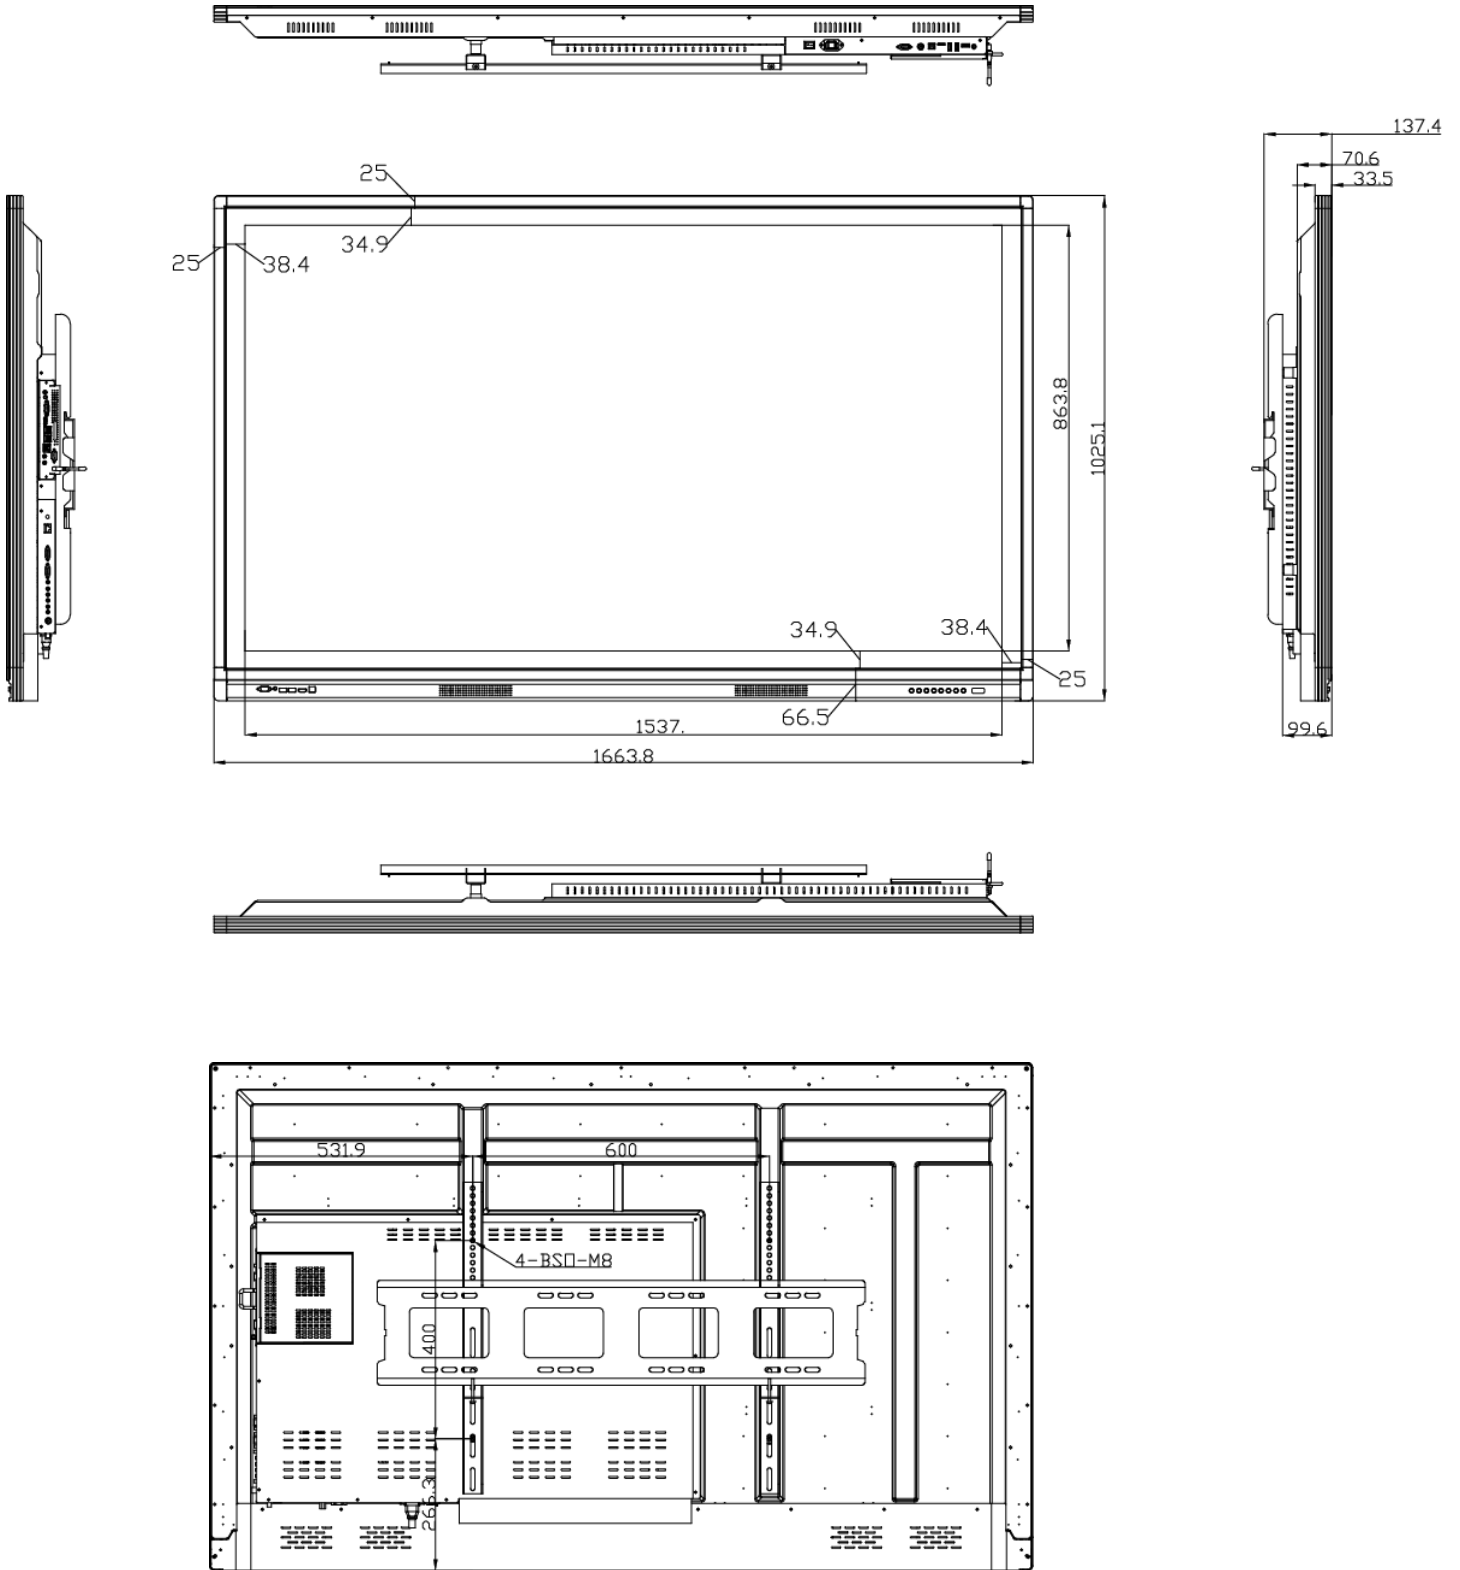

Interactivity		
Technology	Infrared Frame	
Glass	4mm Tempered Glass	
Glass Transmittance	>92%	
Physical Resolution	32768*32768(7680*4320 for 70")	
Response Rate	6ms	
Positioning Accuracy	More than 90% of Touch Area:±2mm	
Input Way	Finger, Pen	
Output Form	Coordinate	
Clicking Times	Unlimited	
Minimum Object Size (mm)	1mm	
Minimum Touch Point Detect	1mm	
Light Resistance	light resistance	
Electrical Performance	Interface Type	USB Type A
	Communication	USB2.0 Full speed
	Power Supply	USB
	Voltage	DC 5.0±5%

IQTouch 55"

IQTouch 65"

IQTouch 70"

IQTouch 75"

IQTouch 86"