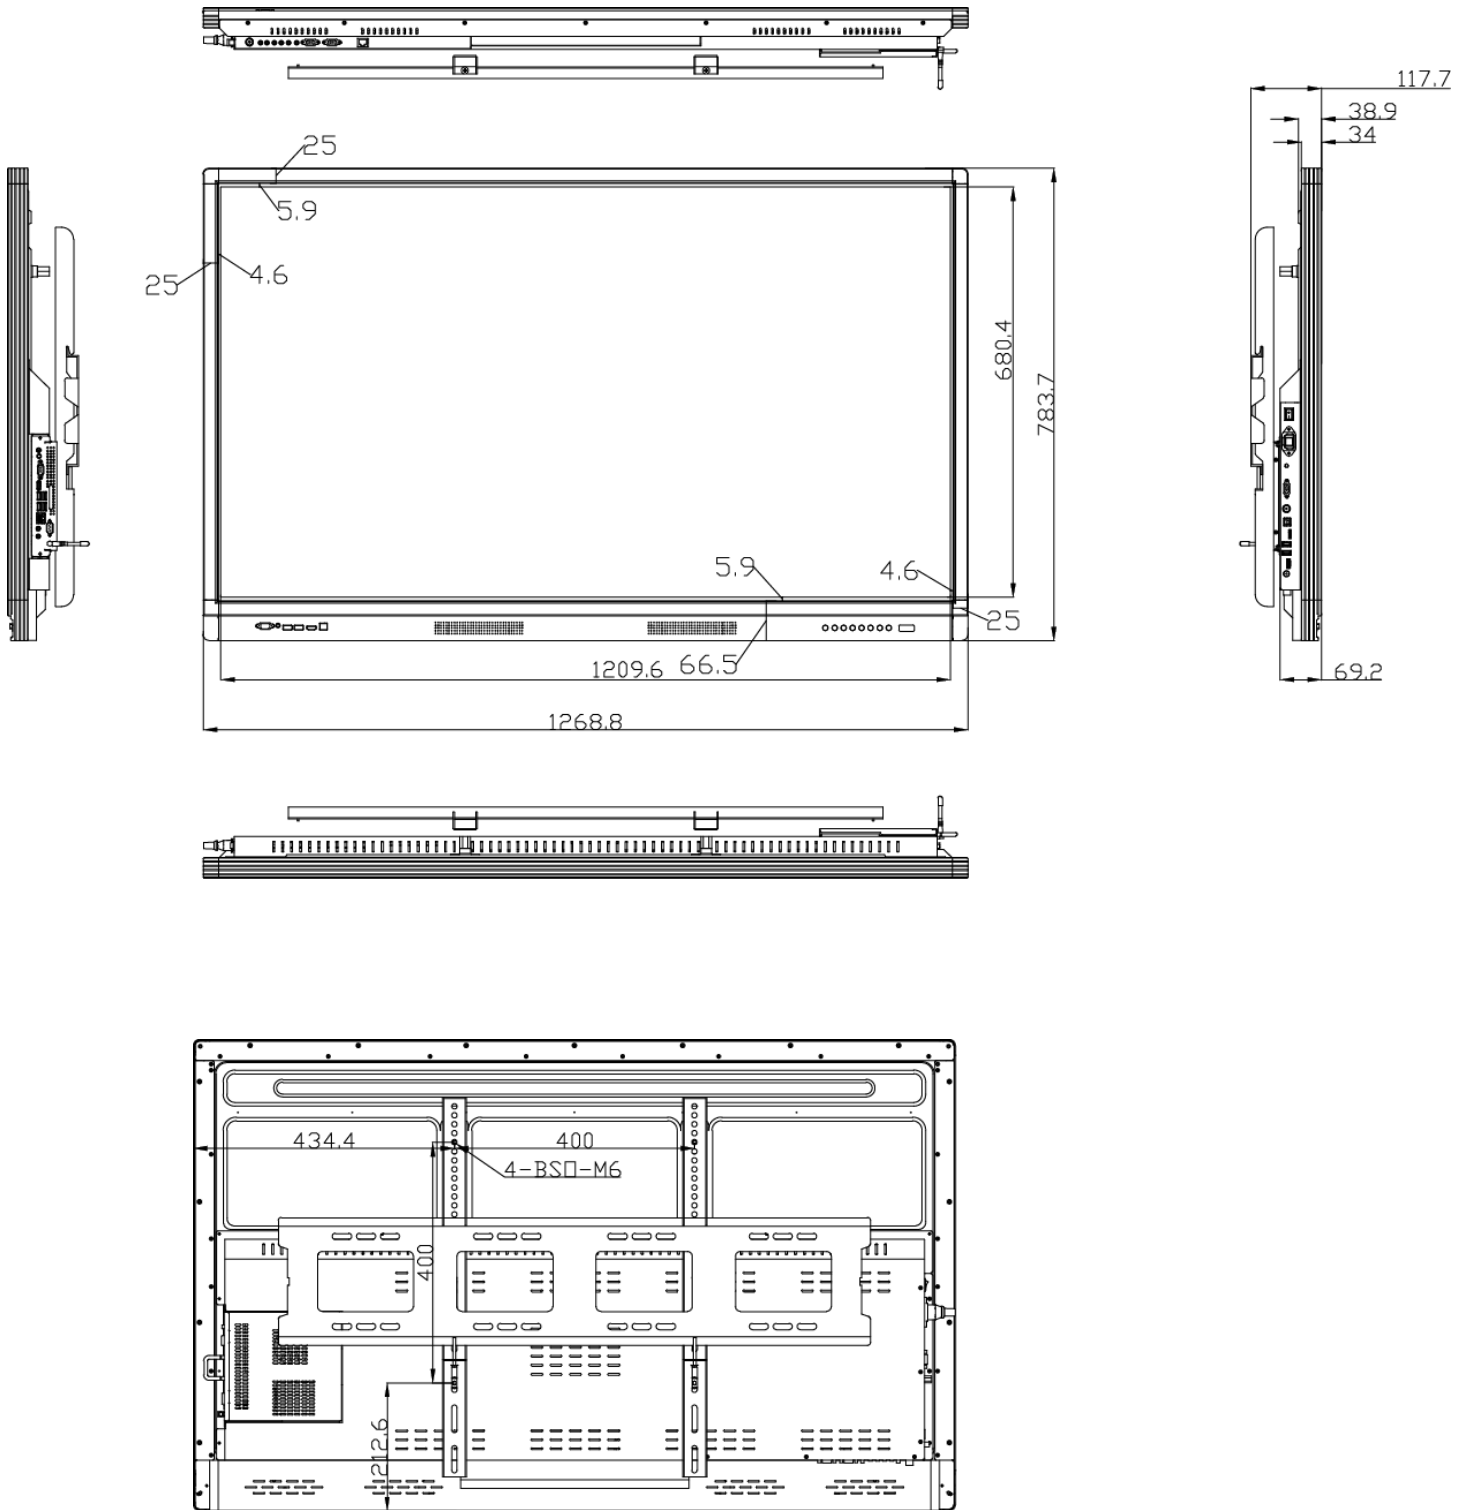

IQTouch 55"