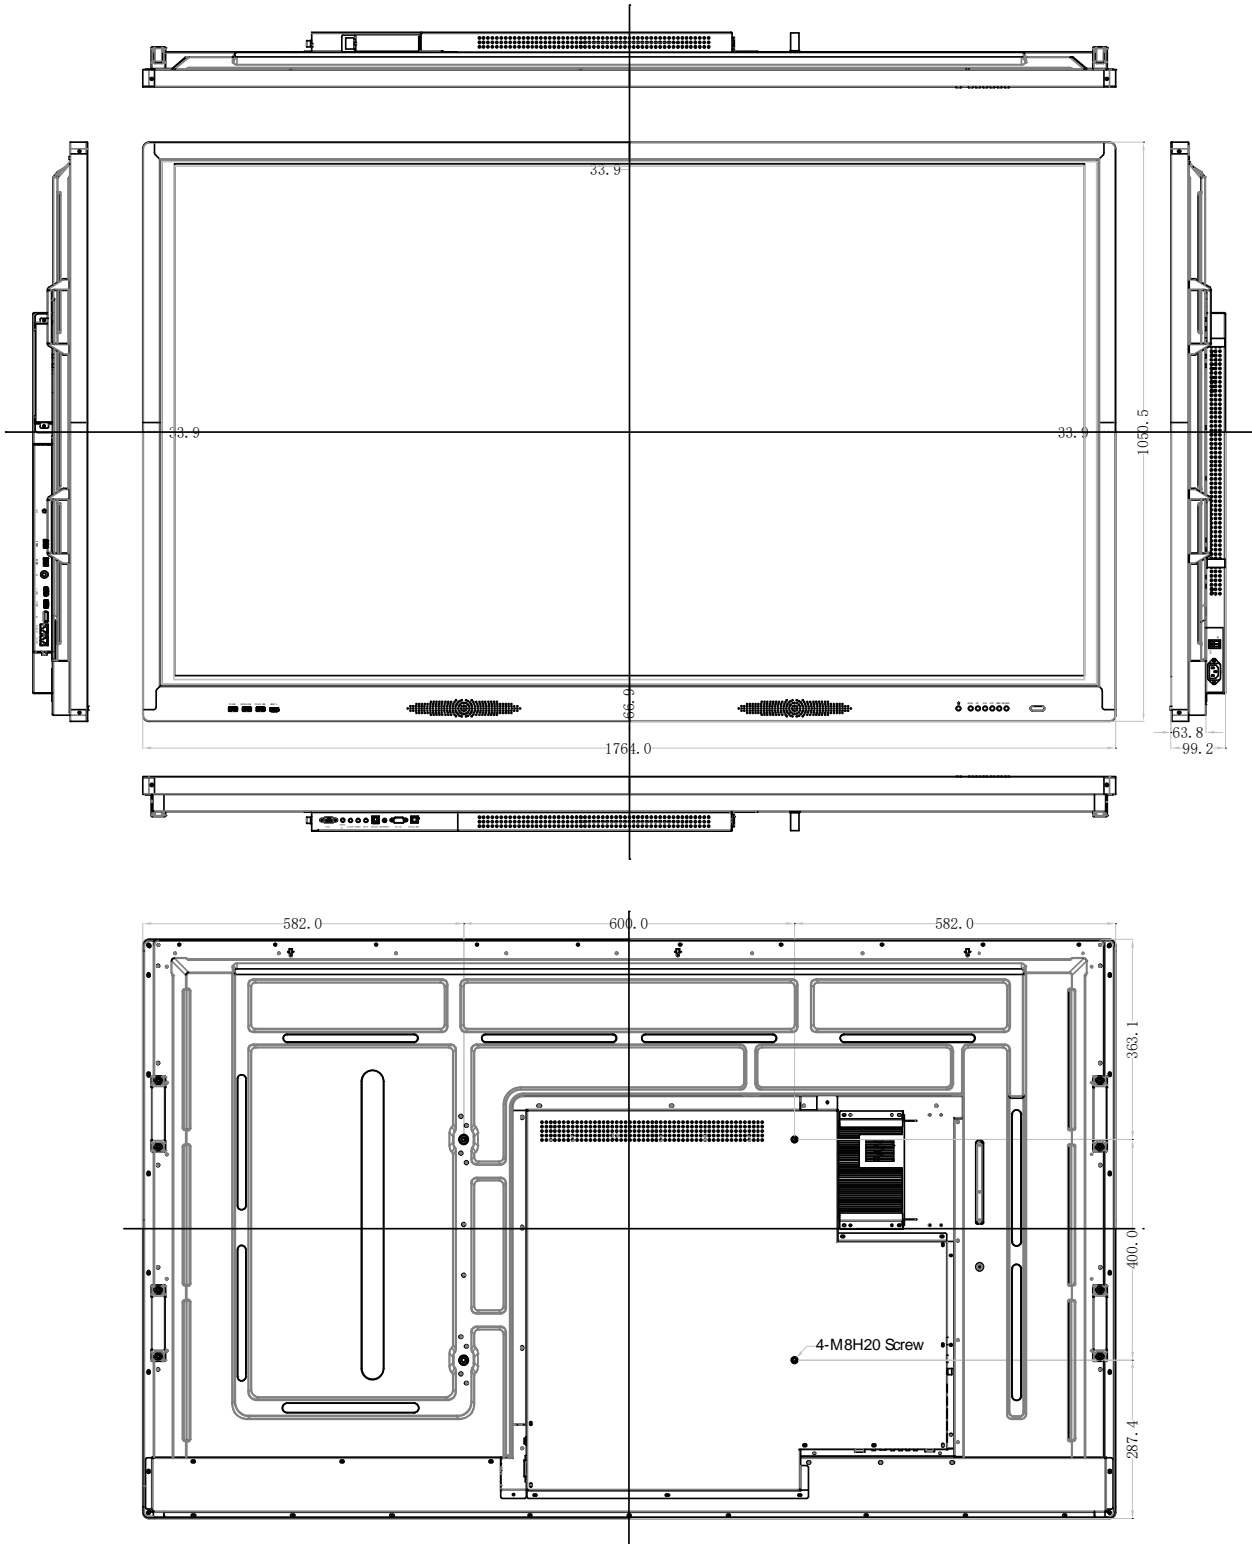

Physical					
Net Weight	50.5Kg±1Kg	54.5Kg±1Kg	62.5Kg±1Kg	84Kg±1Kg	132Kg±1 Kg
Gross Weight	59Kg±1Kg	72Kg±1Kg	82Kg±1Kg	102.5Kg±1Kg	181Kg±1Kg
Product Size (W*D*H)	1522.3*931.3*87.6	1638*998.6*112	1764*1050.5 *99.2	1989*1194.2*116.6	2245.8*1334.8*118
Packing Size (W*D*H)	1660*1090*280	1820*1190*300	1950*1270*290	2190*1400*330	2517*1670*500
Housing Material	Metal	Metal	Metal	Metal	Metal
Frame Color	Black	Black	Black	Black	Black
VESA Hole Position	4-M6 screw hole 400*400mm	4-M6 screw hole 400*200mm	4-M8 screw hole 600*400mm	4-M8 screw hole 600*400mm	4-M8 screw hole 800*600mm

Interactivity		
Technology		Infrared Frame
Glass		4mm Tempered Glass
Glass Transmittance		>92%
Physical Resolution		32768*32768(7680*4320 for 70")
Response Rate		5ms
Positioning Accuracy		More than 90% of Touch Area:±2mm
Input Way		Finger, Pen
Output Form		Coordinate
Clicking Times		Unlimited
Minimum Object Size (mm)		1mm
Minimum Touch Point Detect		1mm
Light Resistance		light resistance
Electrical Performance	Interface Type	USB Type A
	Communication	USB2.0 Full speed
	Power Supply	USB
	Voltage	DC 5.0±5%

IQTouch 65"

IQTouch 70"

IQTouch 75"

IQTouch 86"

IQTouch 98"