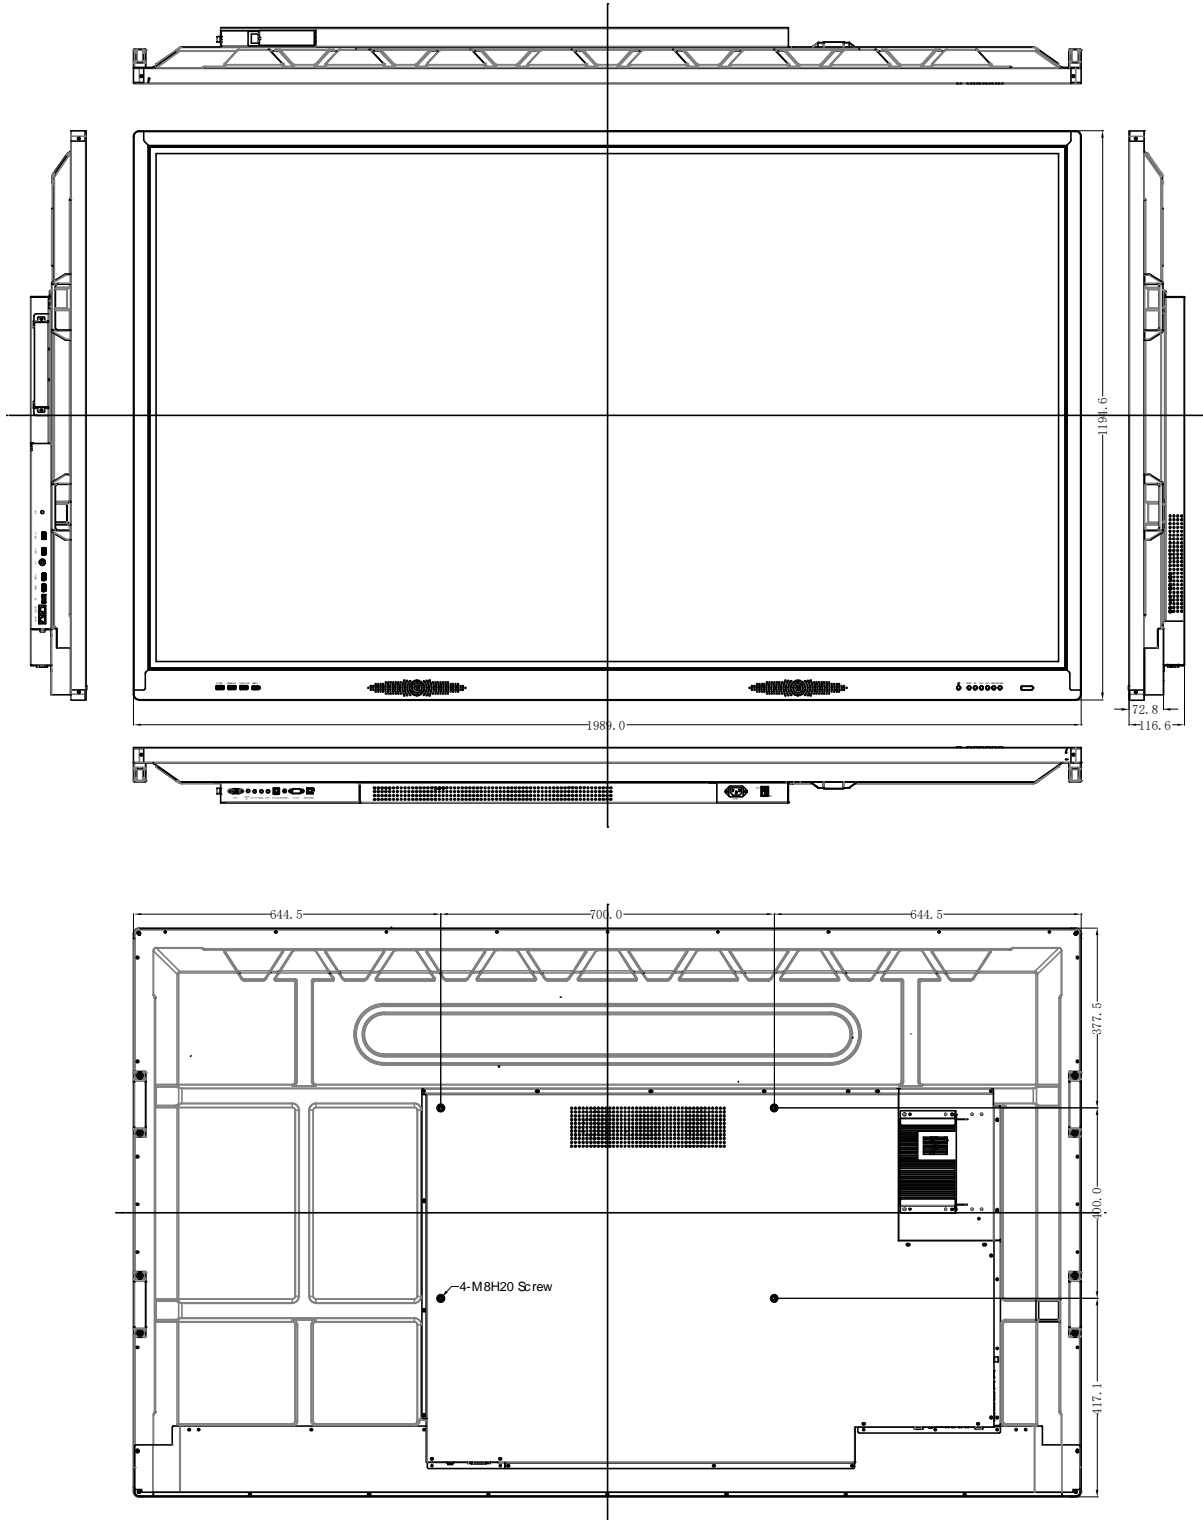

Physical					
Net Weight	50.5Kg±1Kg	54.5Kg±1Kg	62.5Kg±1Kg	84Kg±1Kg	132Kg±1 Kg
Gross Weight	59Kg±1Kg	72Kg±1Kg	82Kg±1Kg	102.5Kg±1Kg	181Kg±1Kg
Product Size (W*D*H)	1522.3*931.3*87.6	1638*998.6*112	1764*1050.5 *99.2	1989*1194.2*116.6	2245.8*1334.8*118
Packing Size (W*D*H)	1660*1090*280	1820*1190*300	1950*1270*290	2190*1400*330	2517*1670*500
Housing Material	Metal	Metal	Metal	Metal	Metal
Frame Color	Black	Black	Black	Black	Black
VESA Hole Position	4-M6 screw hole 400*400mm	4-M6 screw hole 400*200mm	4-M8 screw hole 600*400mm	4-M8 screw hole 600*400mm	4-M8 screw hole 800*600mm

Interactivity		
Technology		Infrared Frame
Glass		4mm Tempered Glass
Glass Transmittance		>92%
Physical Resolution		32768*32768(7680*4320 for 70")
Response Rate		5ms
Positioning Accuracy		More than 90% of Touch Area:±2mm
Input Way		Finger, Pen
Output Form		Coordinate
Clicking Times		Unlimited
Minimum Object Size (mm)		1mm
Minimum Touch Point Detect		1mm
Light Resistance		light resistance
Electrical Performance	Interface Type	USB Type A
	Communication	USB2.0 Full speed
	Power Supply	USB
	Voltage	DC 5.0±5%

IQTouch 65"

IQTouch 70"

IQTouch 75"

IQTouch 86"

IQTouch 98"