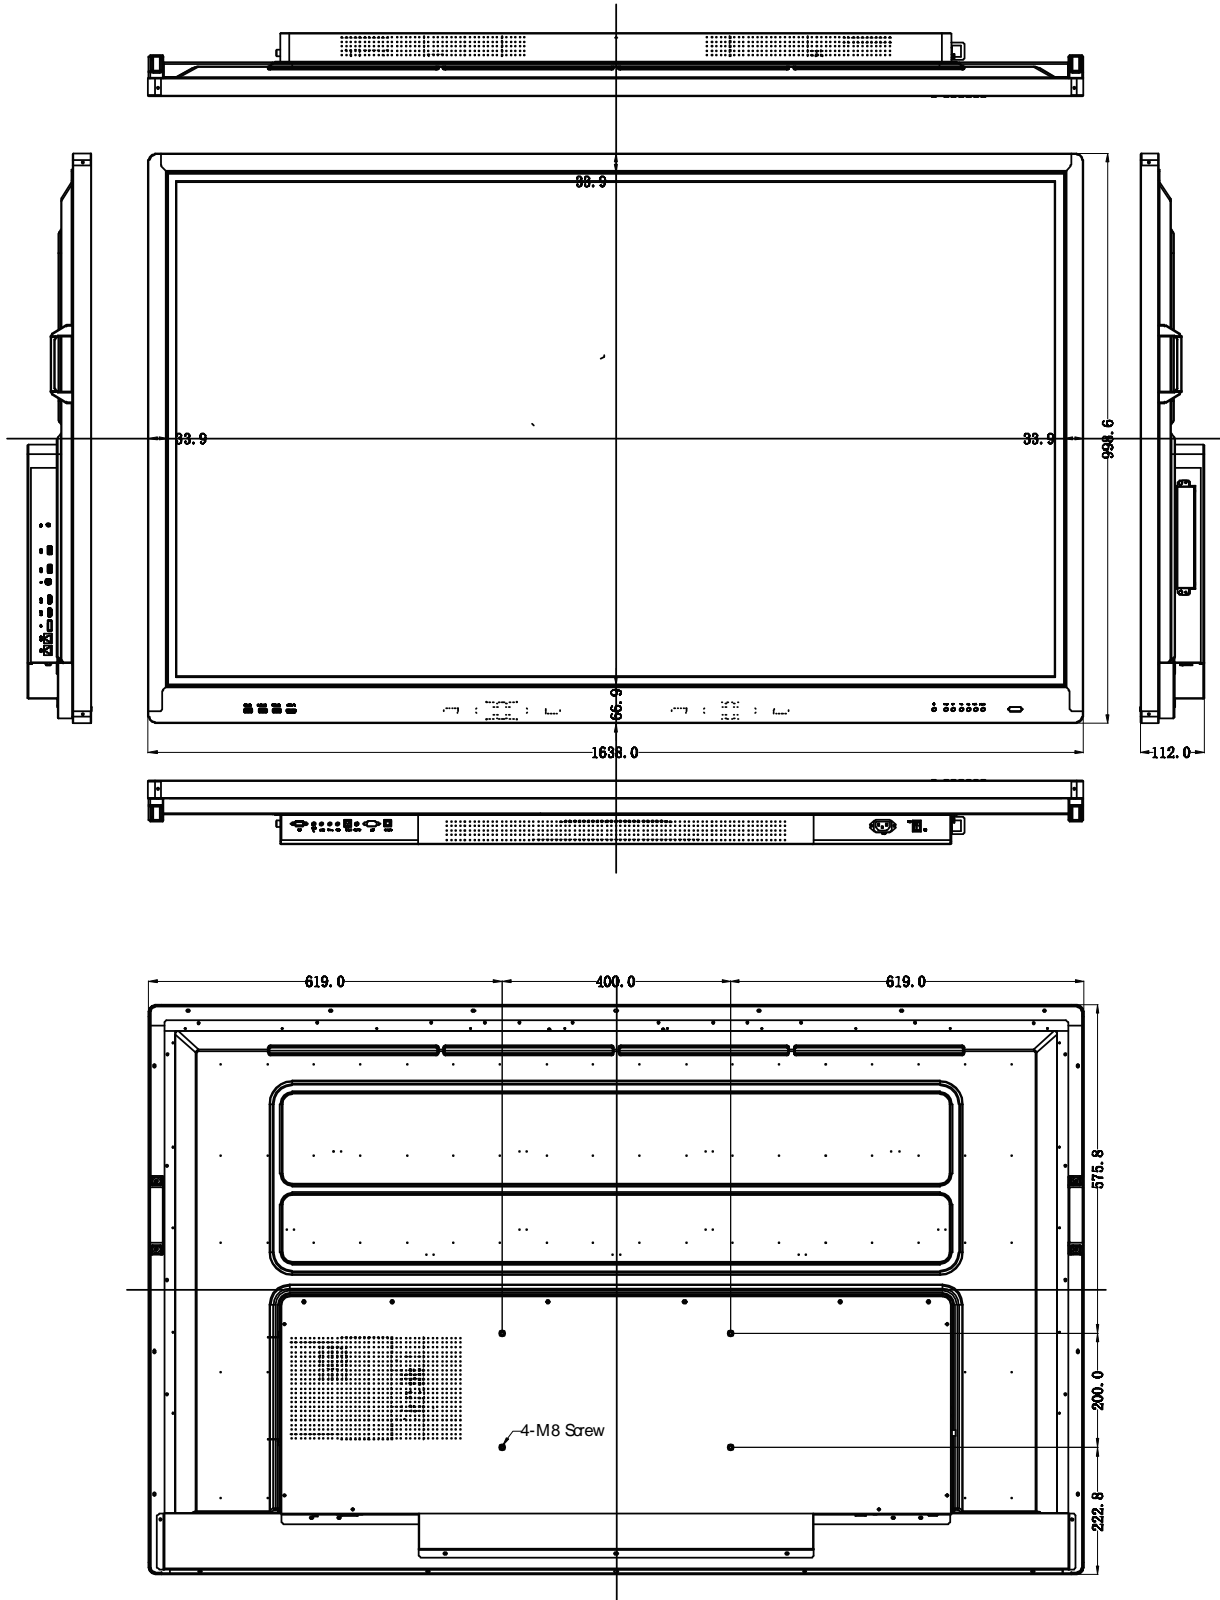

IQTouch 70"