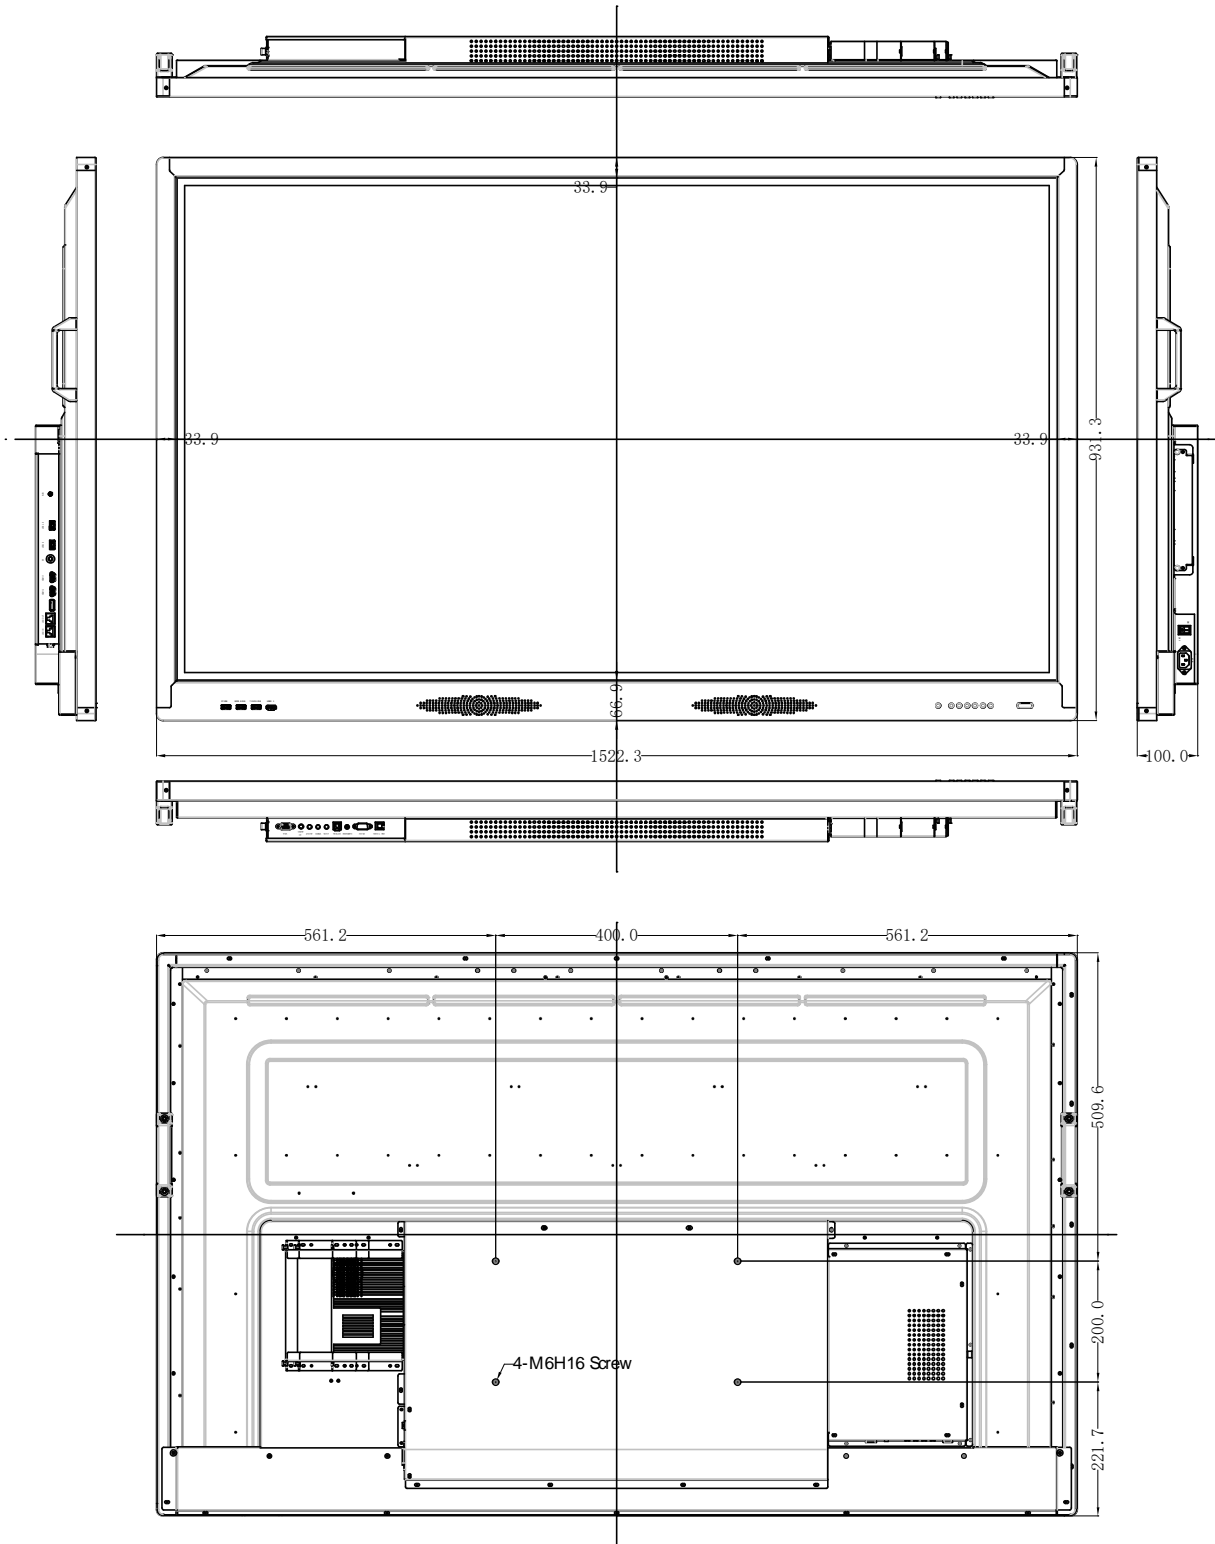

IQTouch 65"