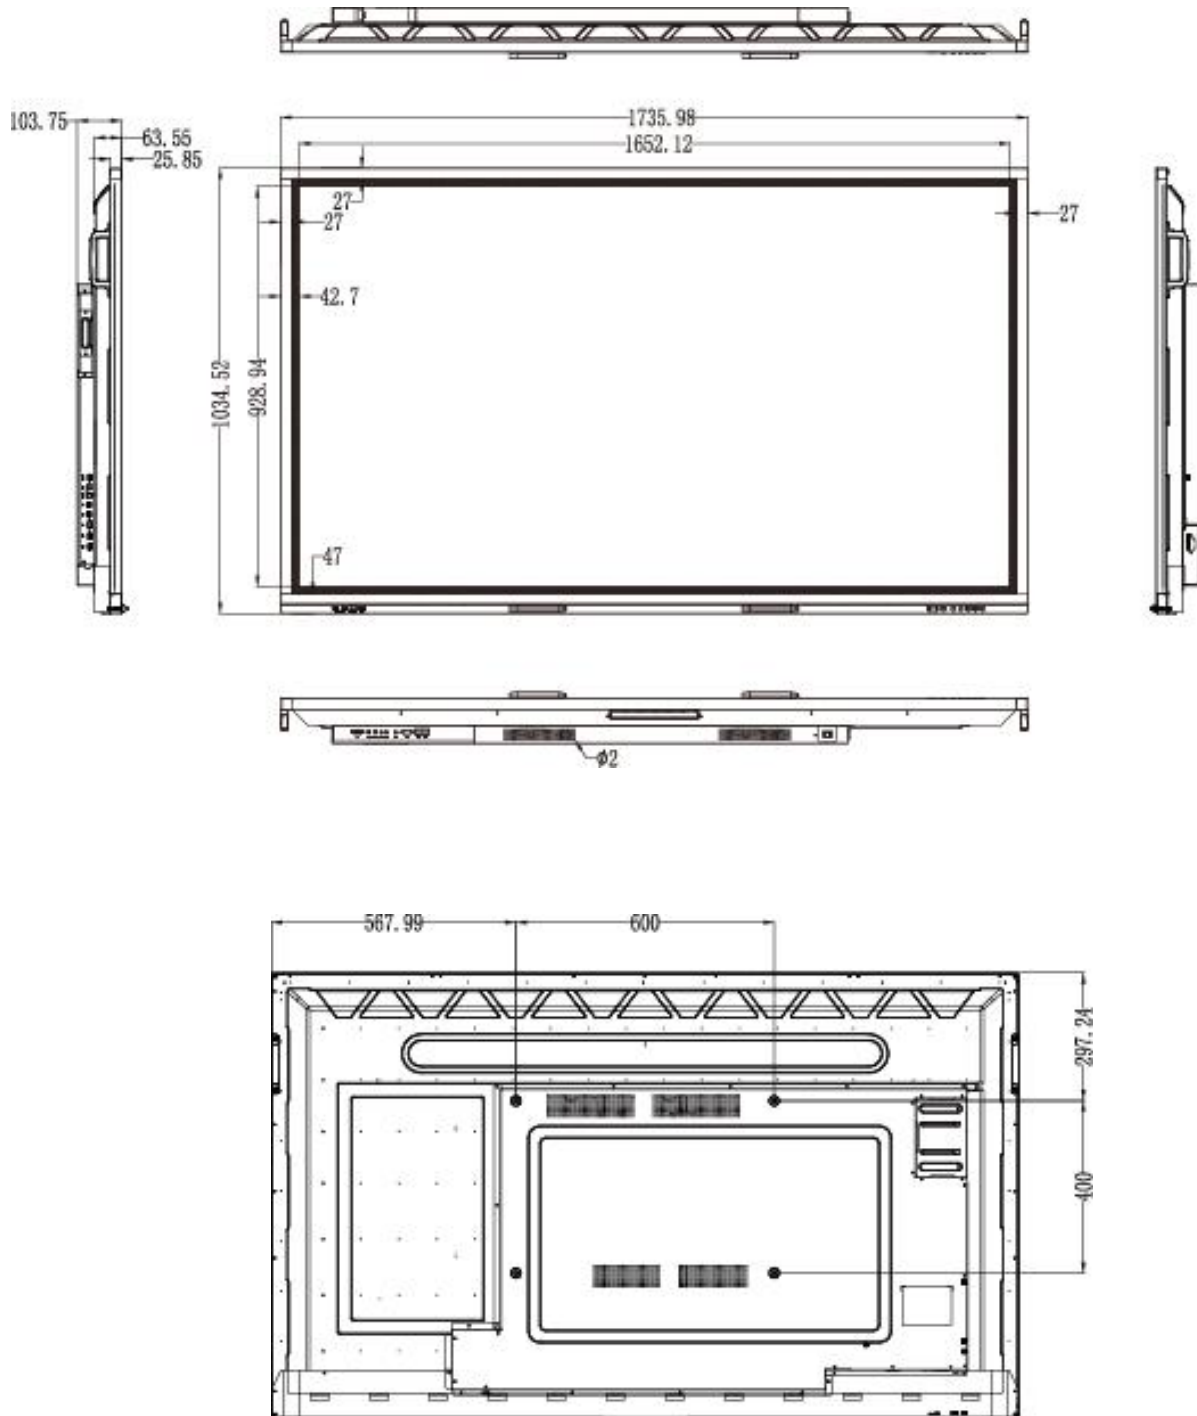

Interactivity		
Technology		Infrared Frame
Glass		4mm Tempered Glass
Glass Transmittance		>92%
Physical Resolution		32768*32768(7680*4320 for 70")
Response Rate		5ms
Positioning Accuracy		More than 90% of Touch Area:±2mm
Input Way		Finger, Pen
Touch points		20
Output Form		Coordinate
Clicking Times		Unlimited
Minimum Object Size (mm)		1mm
Minimum Touch Point Detect		1mm
Light Resistance		light resistance
Electrical Performance	Interface Type	USB Type A
	Communication	USB2.0 Full speed
	Power Supply	USB
	Voltage	DC 5.0±5%

IQTouch 65"

IQTouch 75"

IQTouch 86"