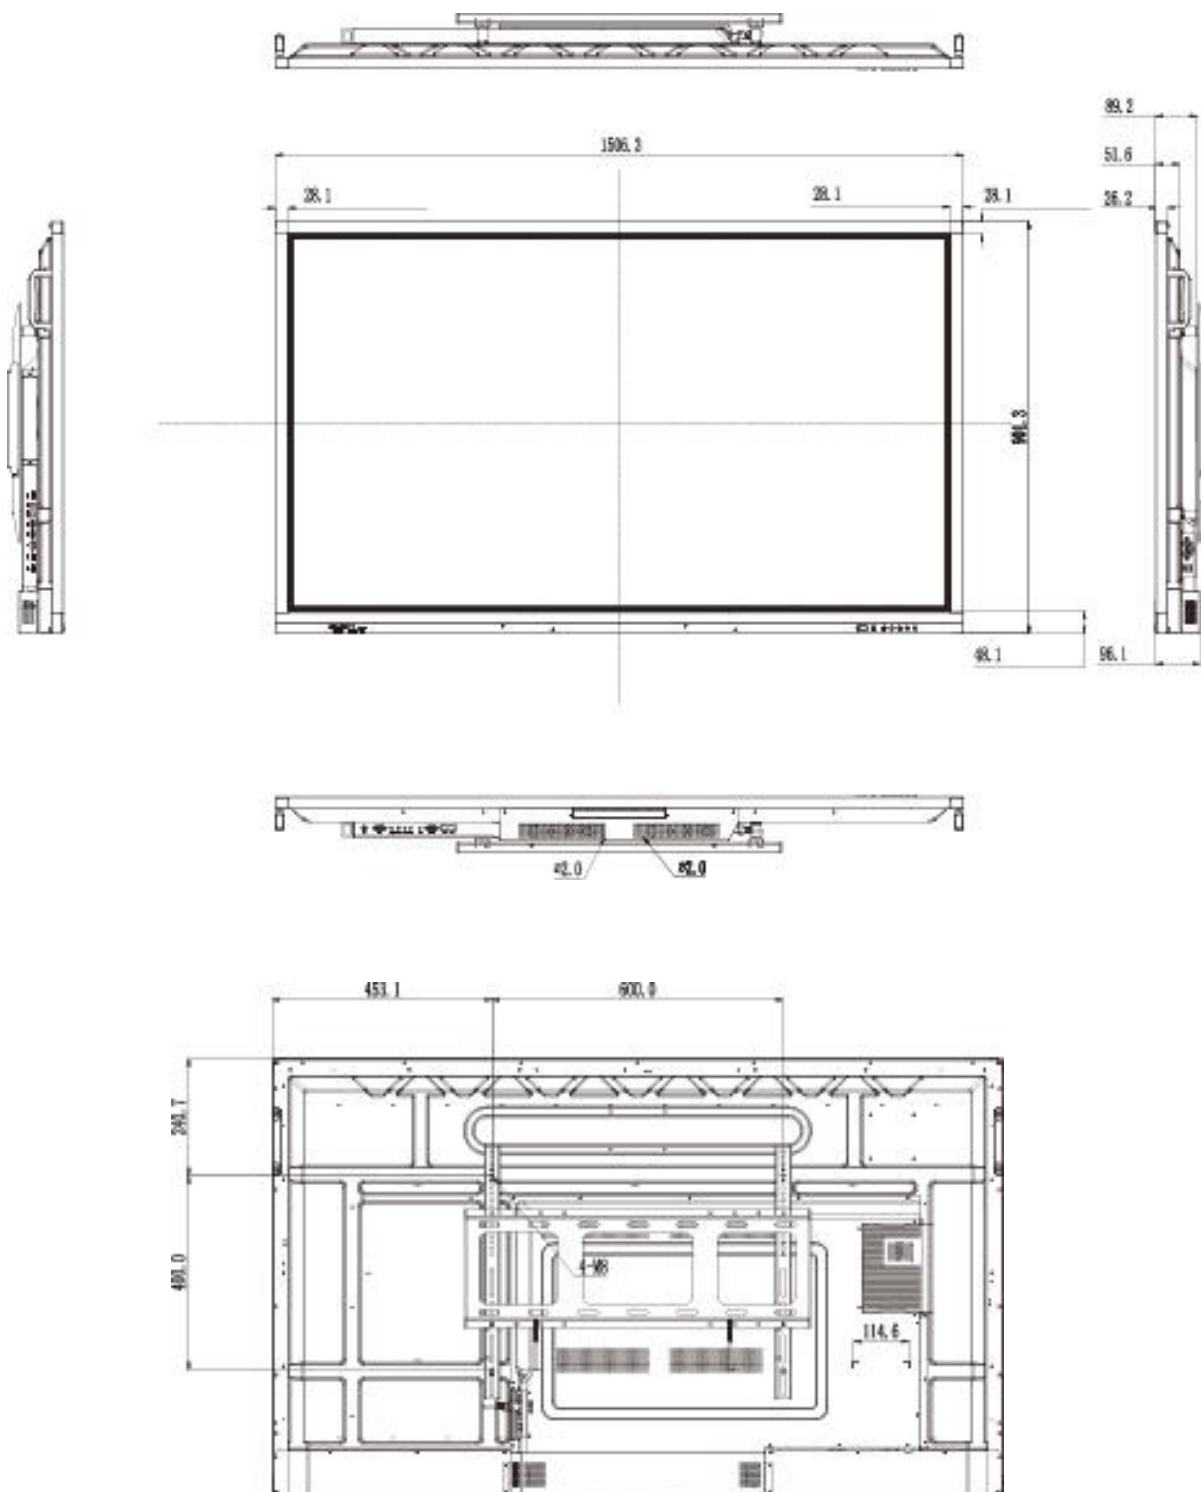

IQTouch 65"