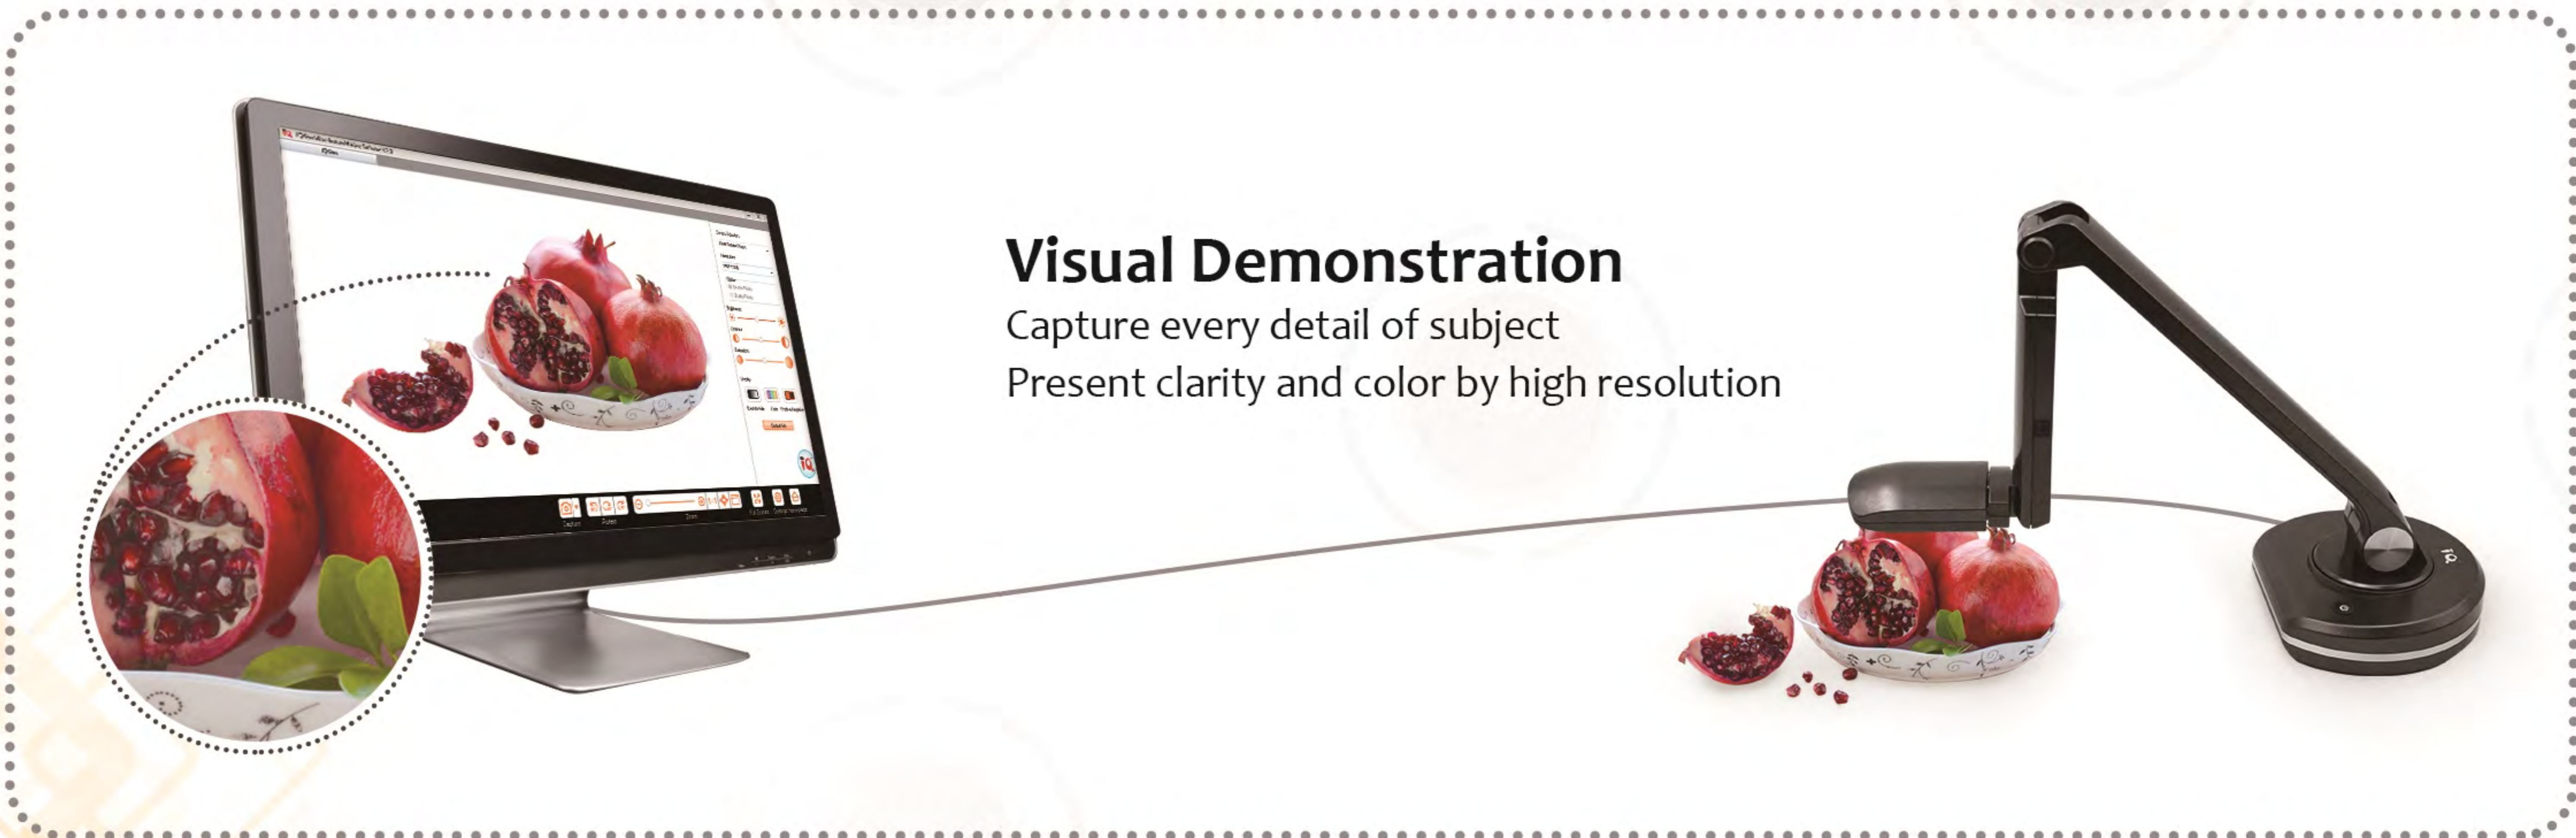

IQView Interactive Document Camera E6510

Multipurpose

Products Highlights

- Flexible and smart design
- 8M pixels (3256x2440)
- Auto Focus
- Macro Shooting
- 11 LEDs with softbox
- Support IQView Software

HD Camera

LED with Softbox

0° foldable

IQView Interactive Document Camera E6510

Software Features

Image scroll

Zoom in/out

Image rotation

Image highlight

Screen recording

Real-time annotation

Model	E6510
Pickup Device	CMOS 1/4", 8 MP
Resolution	2591*1994 (5MP) 1280*960 (SXGA) 1280*720 (720p) 1920*1080 (1080p) 3256*2440 (8MP)
Digital Zoom	×10
Auto Focus	YES
Auto Exposure	YES
Auto White Balance	YES
Frame Rate	30fps
Scanning Area	Nearly A3
Rotation	Camera 270°, Arm 360°
Macro Shooting Distance	≤5cm
Light Source	11 LEDs with softbox
SNR	≥40db
Power Supply	USB2.0
Audio	Built-in MIC
Interface Ports	USB2.0
Integrated Software	IQView Micro-lecture Making Software
Operation System	Windows XP/Vista/7/8/10
Product Weight	976g
Product Size	W115mm * D75mm * H330mm